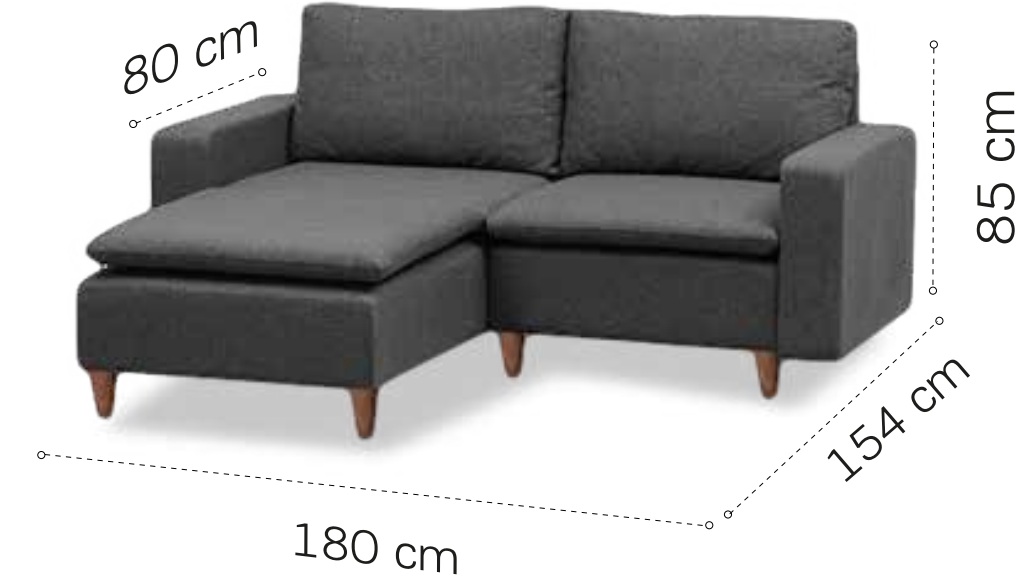

Elegant and comfortable, our Corner Sofas maximize your space by fitting seamlessly into corners—creating a spacious and inviting seating area.

NEW

Kado

Corner Sofa

75~ 40 HC 90~ 90 CBM

Seat Depth : 58 cm
Seat Width : 190 cm
Seat Height : 46 cm
Seat Depth Chaise Lounge: 120 cm

Leya

Corner Sofa

Seat Depth : 60 cm
Seat Width : 245 cm
Seat Height : 44 cm

Aesthetics and Comfort

Leya Corner Sofa - Comfort and timeless design

With its modern lines, plush seating comfort, and timeless design, the Leya Corner Sofa Set adds both elegance and comfort to your living spaces. Thanks to its spacious seating area and well-balanced cushioning, it maintains its comfort even with prolonged use. Its sturdy frame ensures long-lasting durability.

Lungo

Modular Corner Sofa

Seat Depth : 57 cm
Seat Width : 225 cm
Seat Height : 44 cm
Seat Depth Chaise Lounge: 130 cm

Try Modular Comfort

Pafu Lungo Modular Corner Sofa Set - Modular features with quality

Kolay silinen kumaş
Wiping cloth

Lungo

Mini Modular Corner Sofa

95~ 40 HC 115~ 90 CBM

Seat Depth : 57 cm
Seat Width : 150 cm
Seat Height : 44 cm
Seat Depth Chaise Lounge: 130 cm

Try Modular Comfort

Pafu Lungo Mini Modular Corner Sofa Set - Modular features with quality