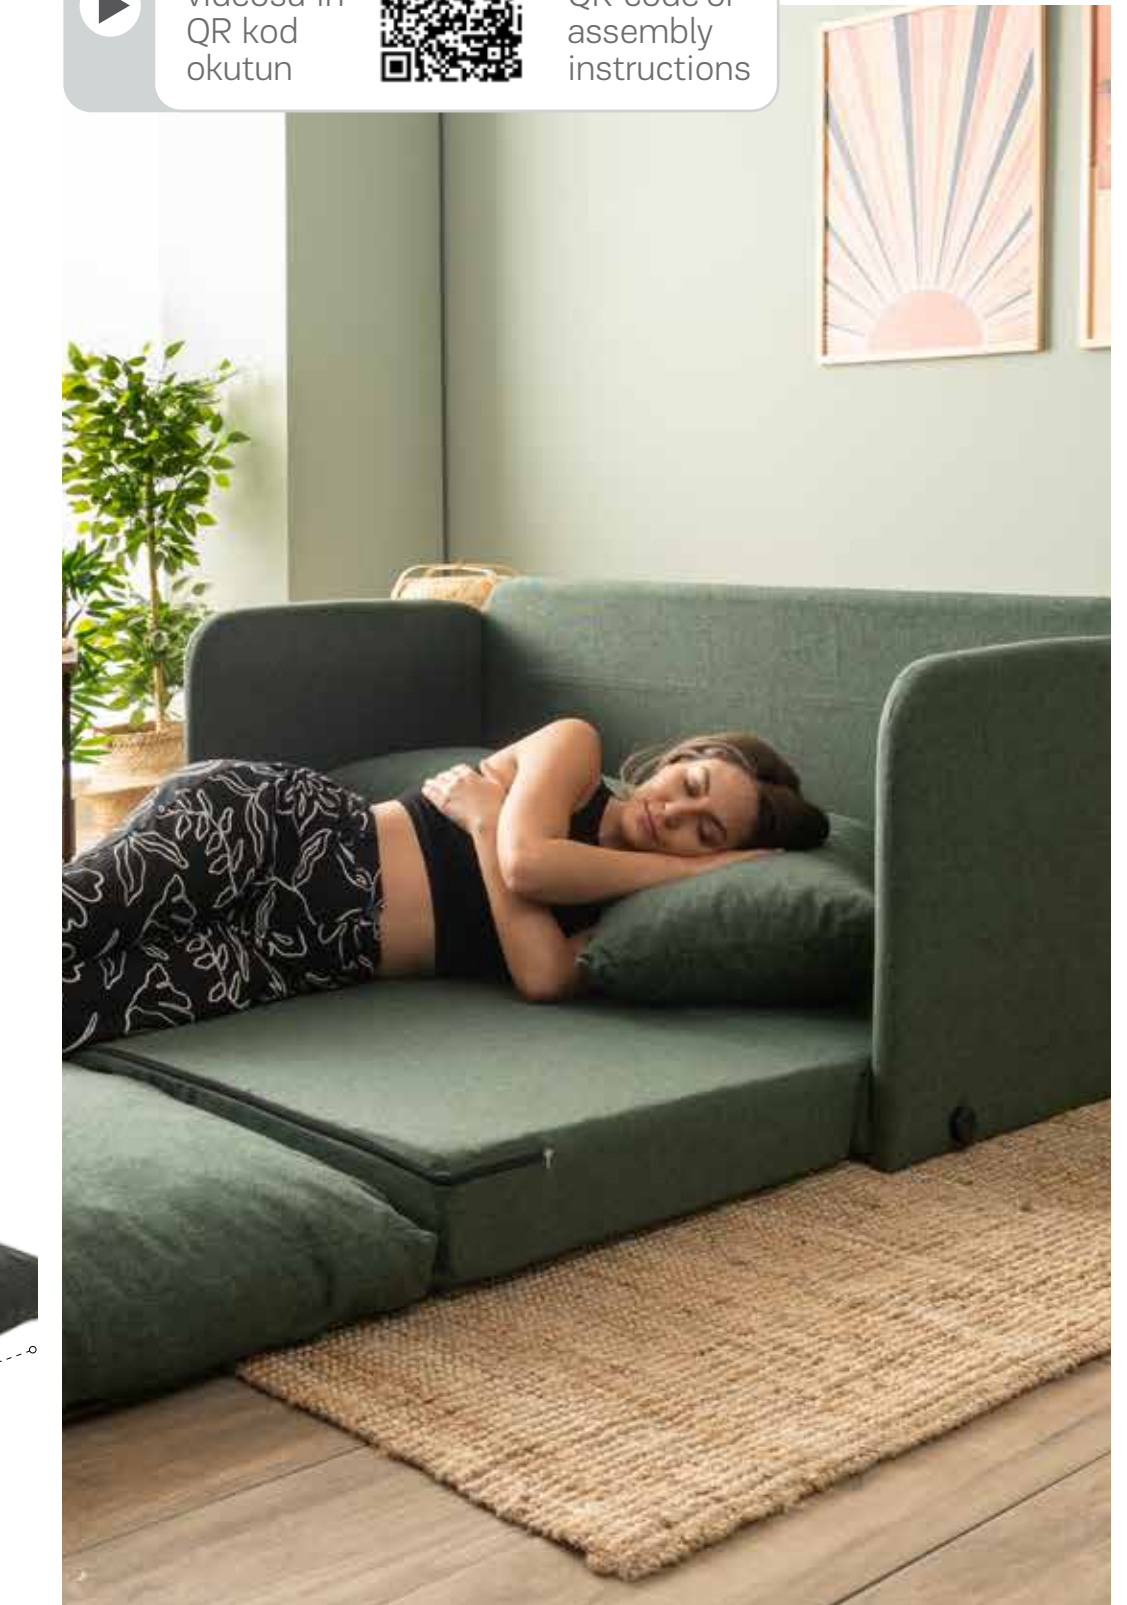

Comfort Day, Peace Night!

Saga 2-Seater Futon - Make the most of your space

The most stylish way to make the most of your space! With its fold-out design, this two-seater sofa offers both a comfortable seating area and a bed you can use whenever needed.