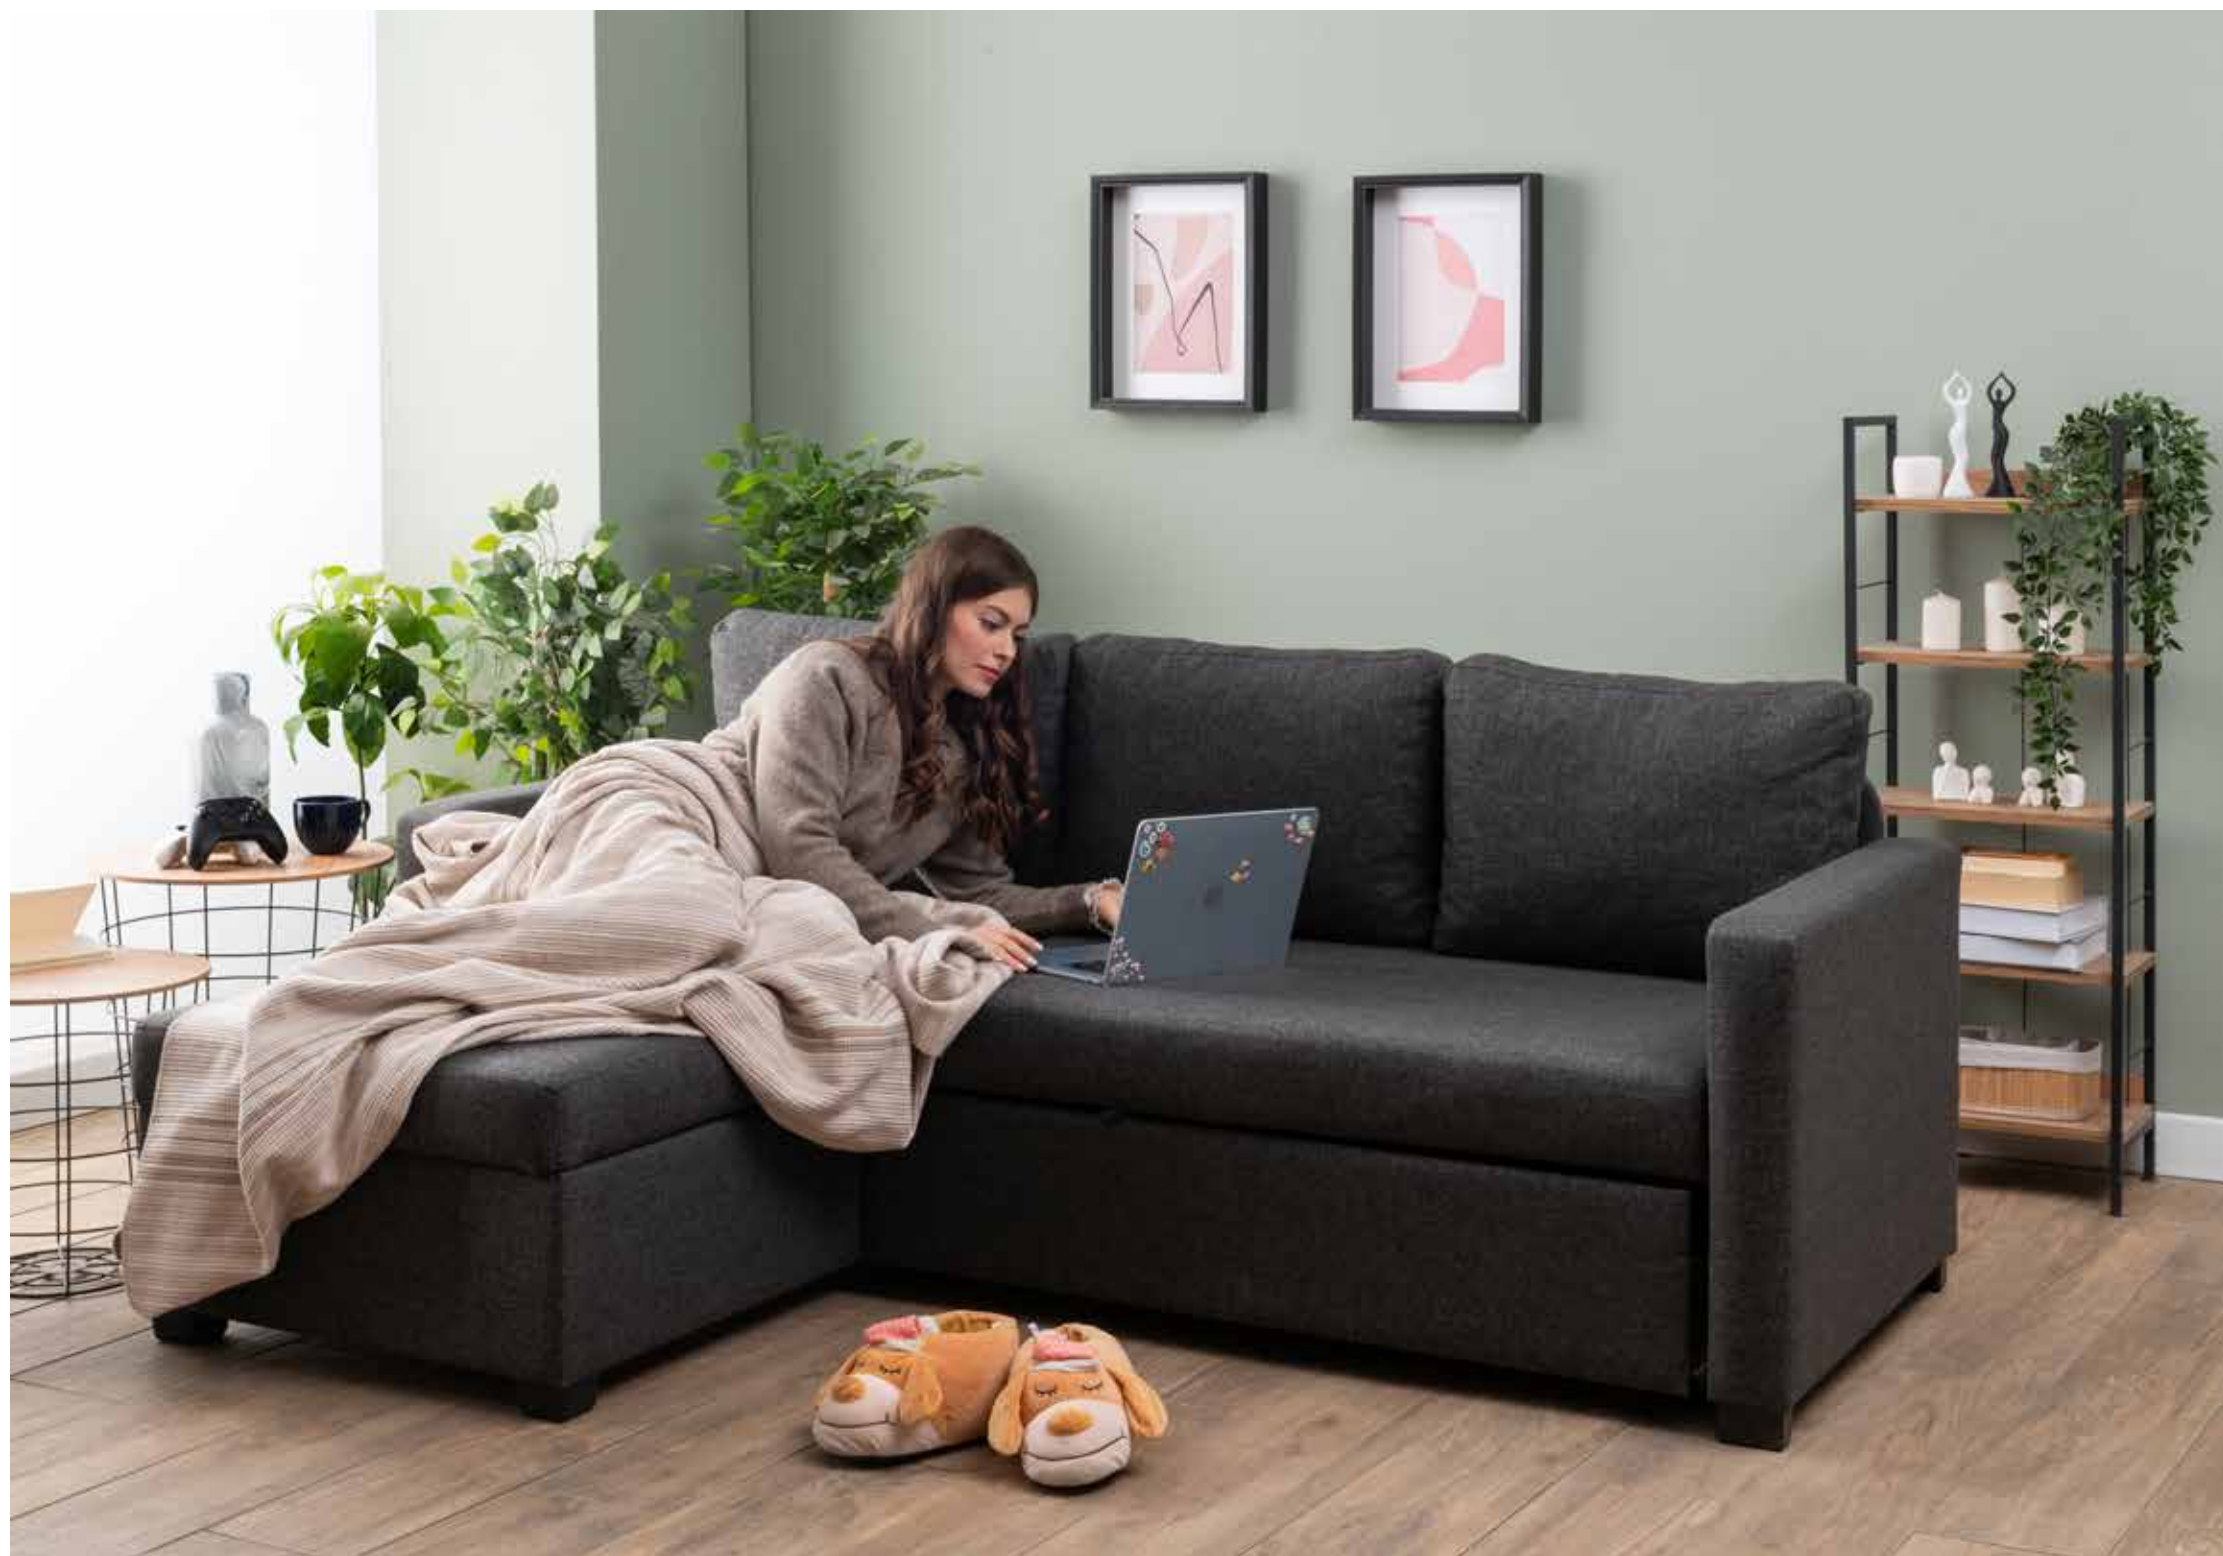

Elegant and comfortable, our Corner Sofas maximize your space by fitting seamlessly into corners—creating a spacious and inviting seating area.

NEW

Kado

Corner Sofa

75~ 40 HC 90~ 90 CBM

Seat Depth : 58 cm
Seat Width : 190 cm
Seat Height : 46 cm
Seat Depth Chaise Lounge: 120 cm