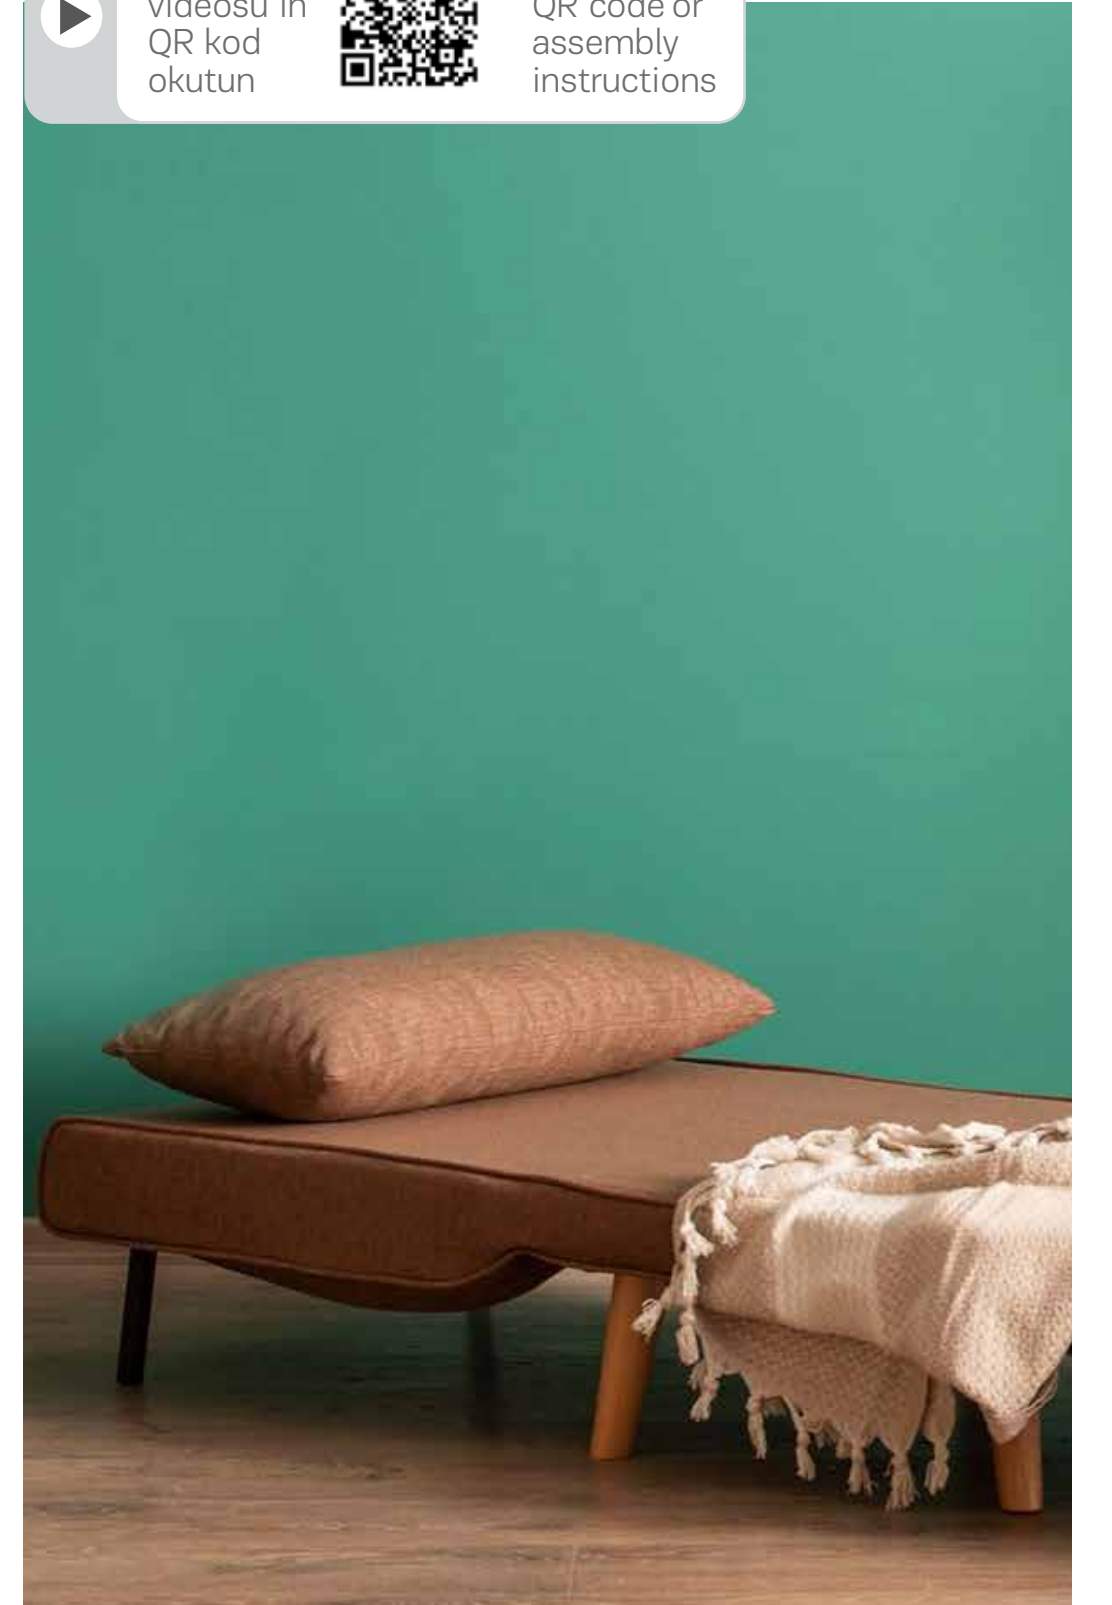

More Comfort in Your Home

Sando 2-Seater Futon Chair - Aesthetics
and Comfort

The Sando 2-Seater Futon Chair is a versatile piece of furniture featuring a 14-position adjustable backrest mechanism, making it ideal for comfortable conversation, watching TV, and sleeping; it easily converts into a double bed.

Folde 80 One Seater Futon Chair

The Folde 80 One Seater Futon Chair, featuring a 14-position adjustable backrest mechanism, is a practical and versatile option that converts from a sofa to a bed and is ideal for living rooms, bedrooms, or offices.