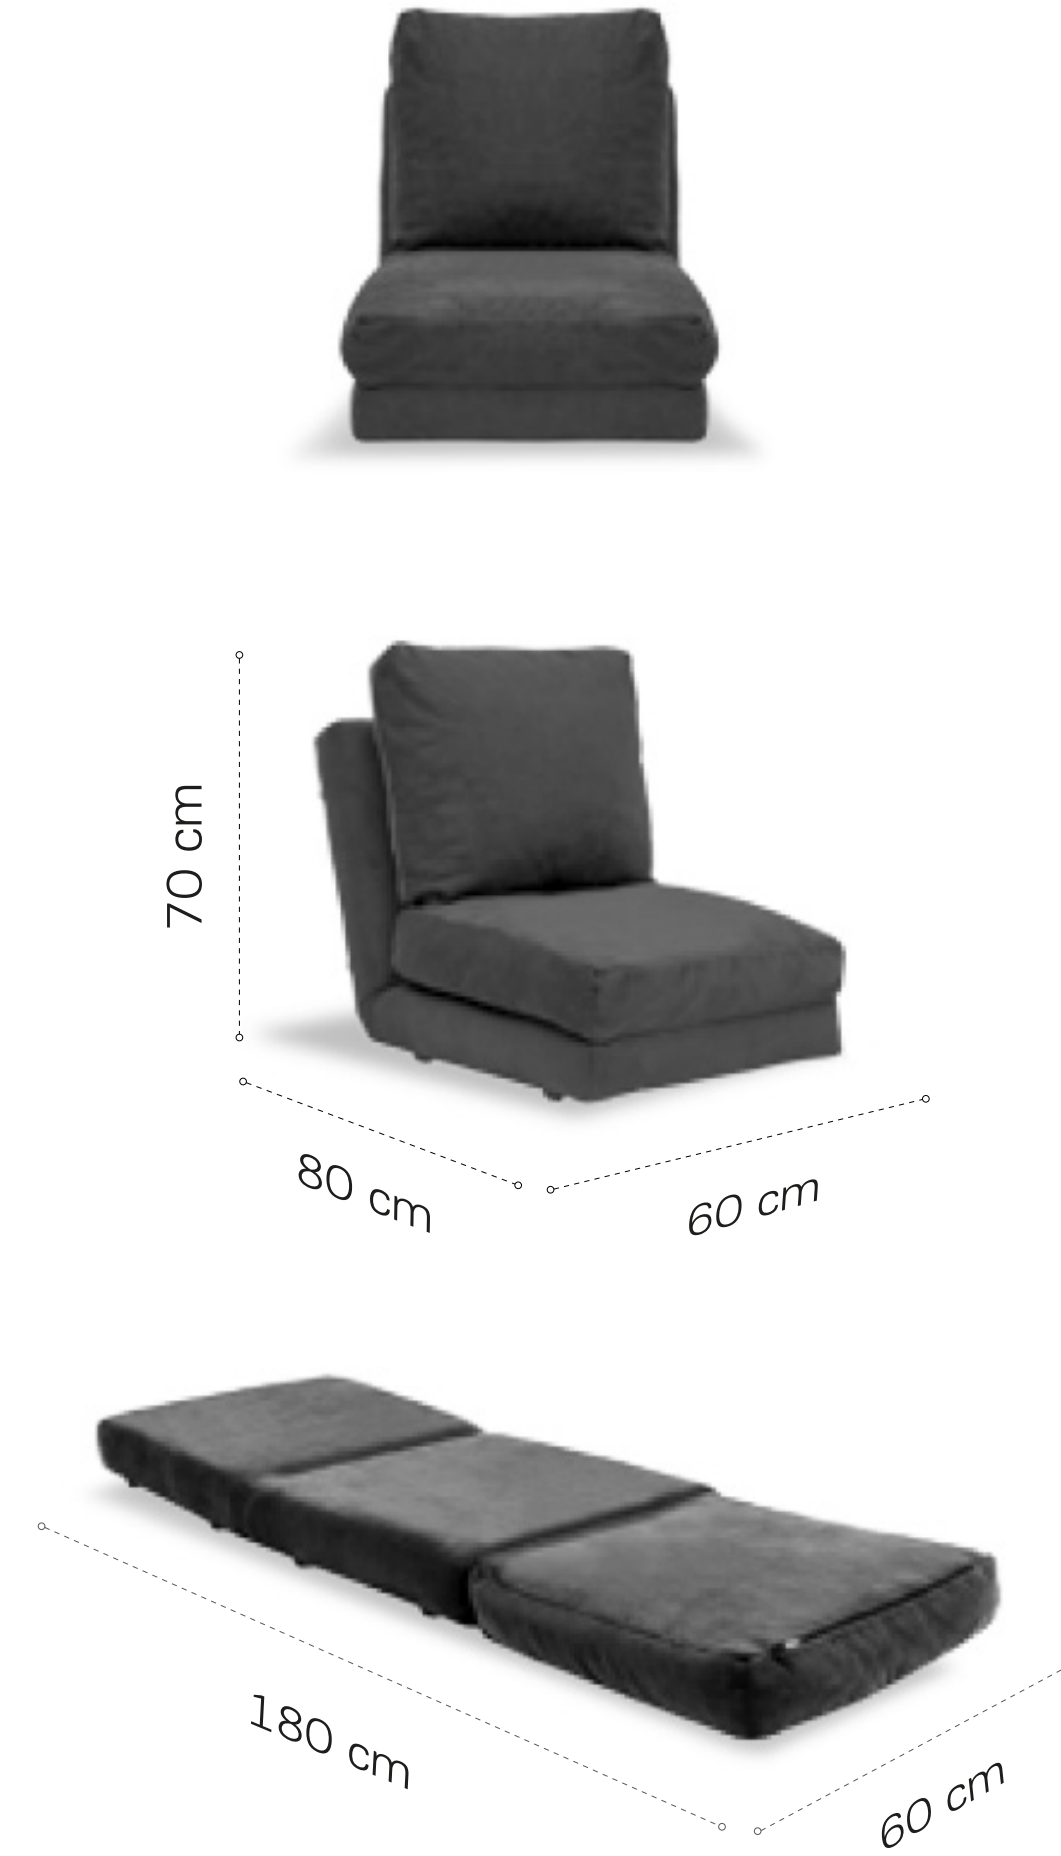

300~ 40 HC 330~ 90 CBM

Seat Depth : 68 cm
Seat Width : 60 cm
Seat Height : 26 cm

RS 011

Çelik iskelet
Steel frame

Fonksiyonel
Functional

Temizlik dostu
Cleaning friendly

Kolay silinen kumaş
Wiping cloth

Comfort with Taida

Taida

2-Seater Futon

140~ 40 HC 165~ 90 CBM

Seat Depth : 68 cm
Seat Width : 120 cm
Seat Height : 26 cm

RS 001

Çelik iskelet
Steel frame

Fonksiyonel
Functional

Temizlik dostu
Cleaning friendly