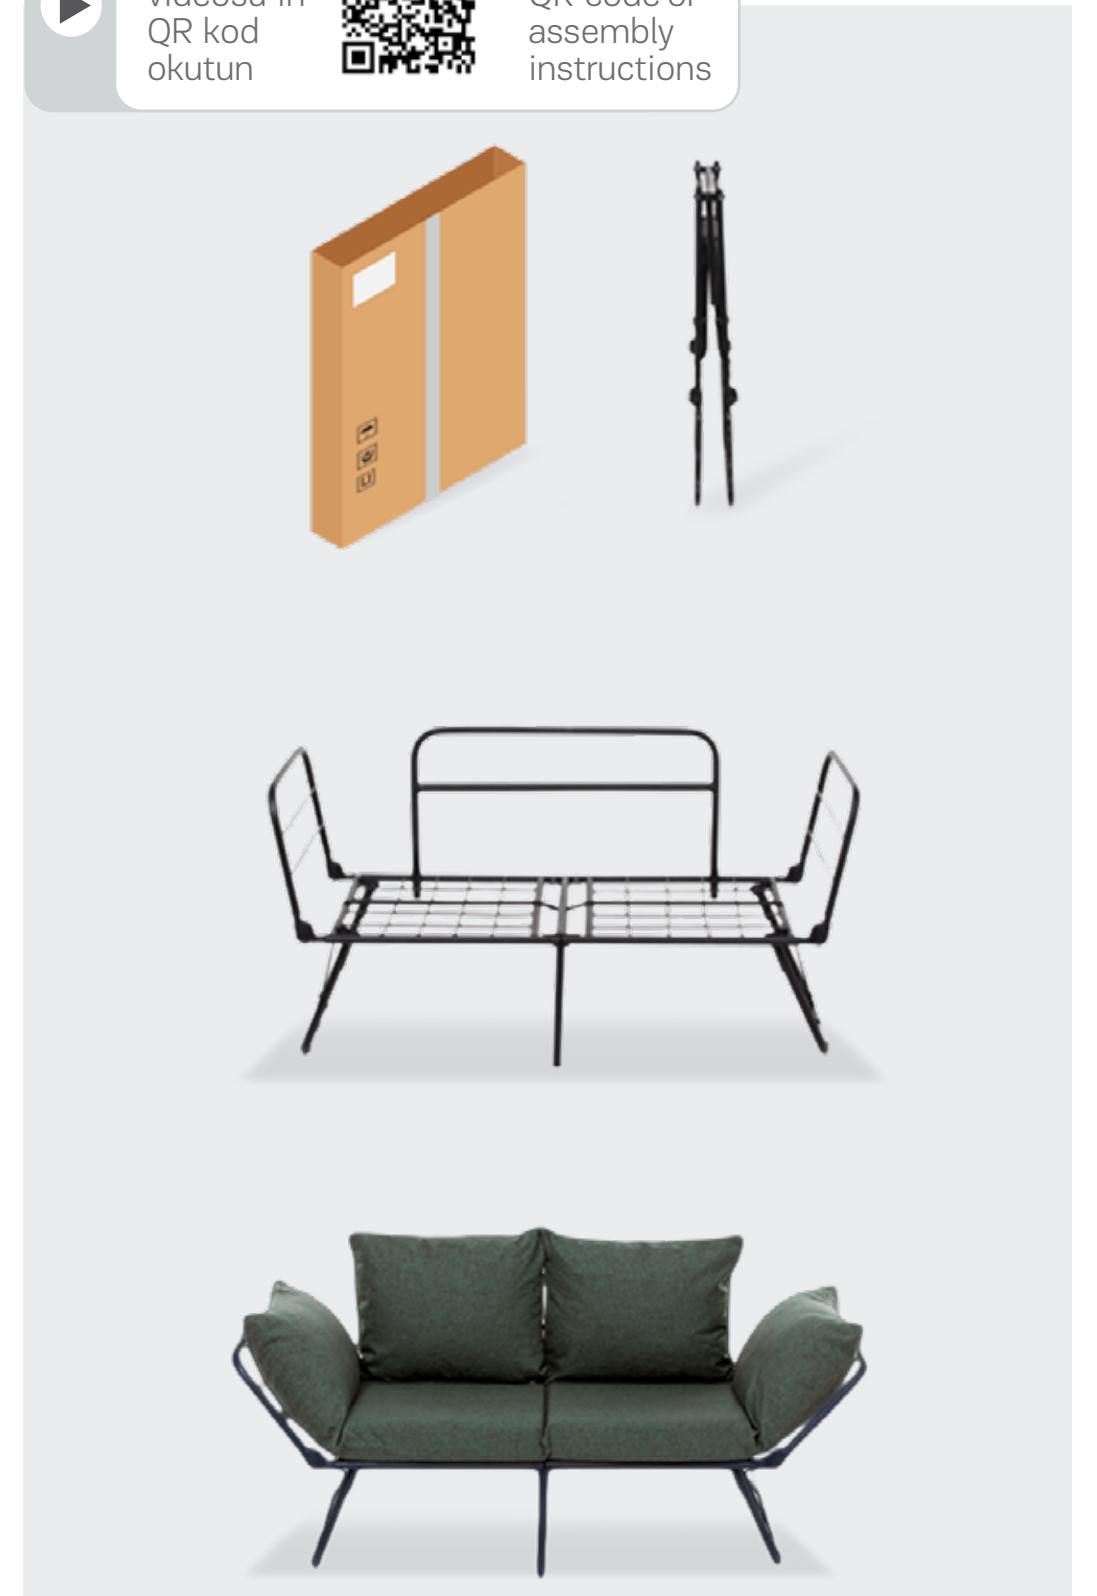

Viper

2-Seater Daybed

520~ 40 HC 625~ 90 CBM

Seat Depth : 42 cm
Seat Width : 100 cm
Seat Height : 40 cm

Outdoor Fabric

Solid as Rock Light as Feather

Viper 2-Seater Daybed - Lightweight and easy to carry, foldable construction

Ideal for those looking for a fold-out bed, The Viper 2-Seater Daybed stands out for its practical and elegant features.

Kurulum videosu in QR kod okutun

Scan the QR code or assembly instructions

LN 070

- Outdoor Kumaş Outdoor Fabric
- Çelik iskelet Steel frame
- Fonksiyonel Functional
- Temizlik dostu Cleaning friendly
- Kolay silinen kumaş Wiping cloth