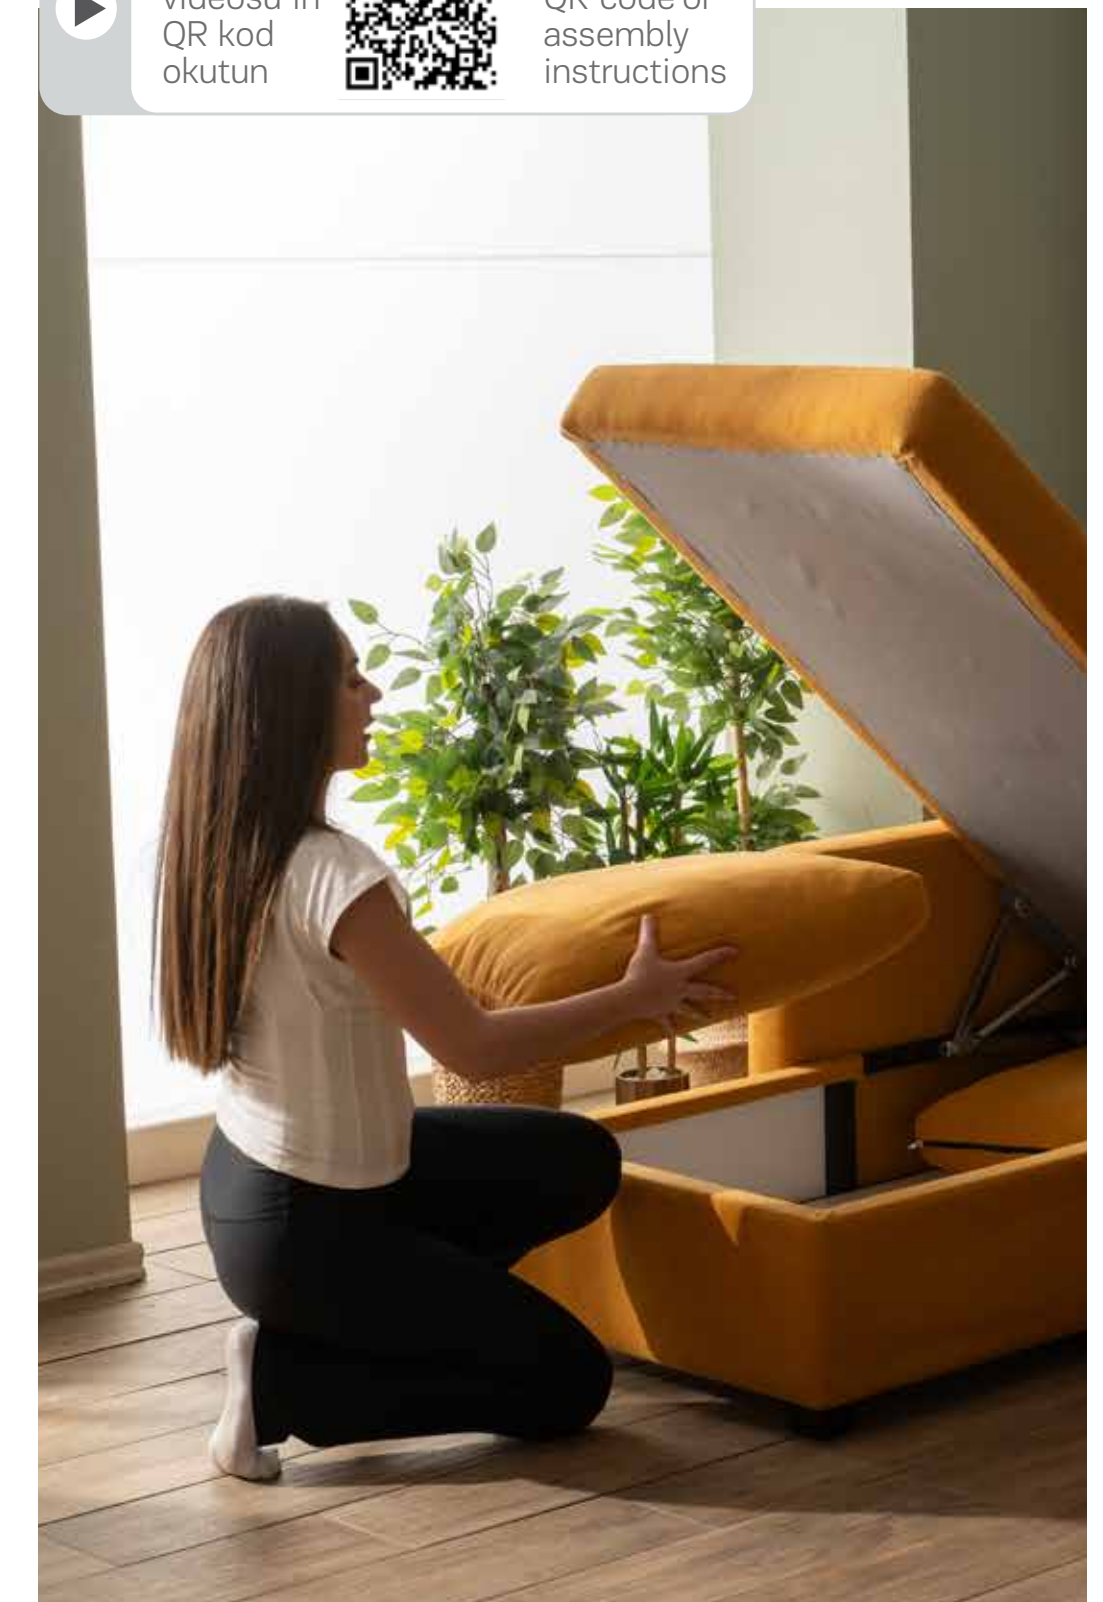

LN 053

- Saklama Alanı
  Storage Area
- Çelik iskelet
  Steel frame
- Yatak Olur
  Could be a bed
- Temizlik dostu
  Cleaning friendly
- Kolay silinen kumaş
  Wiping cloth