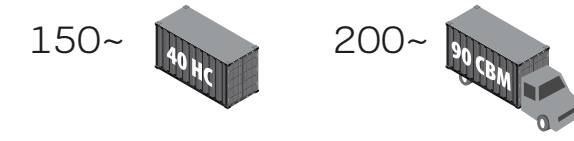

Saga

2 Seater Futon

Seat Depth : 49 cm
Seat Width : 120 cm
Seat Height : 46 cm