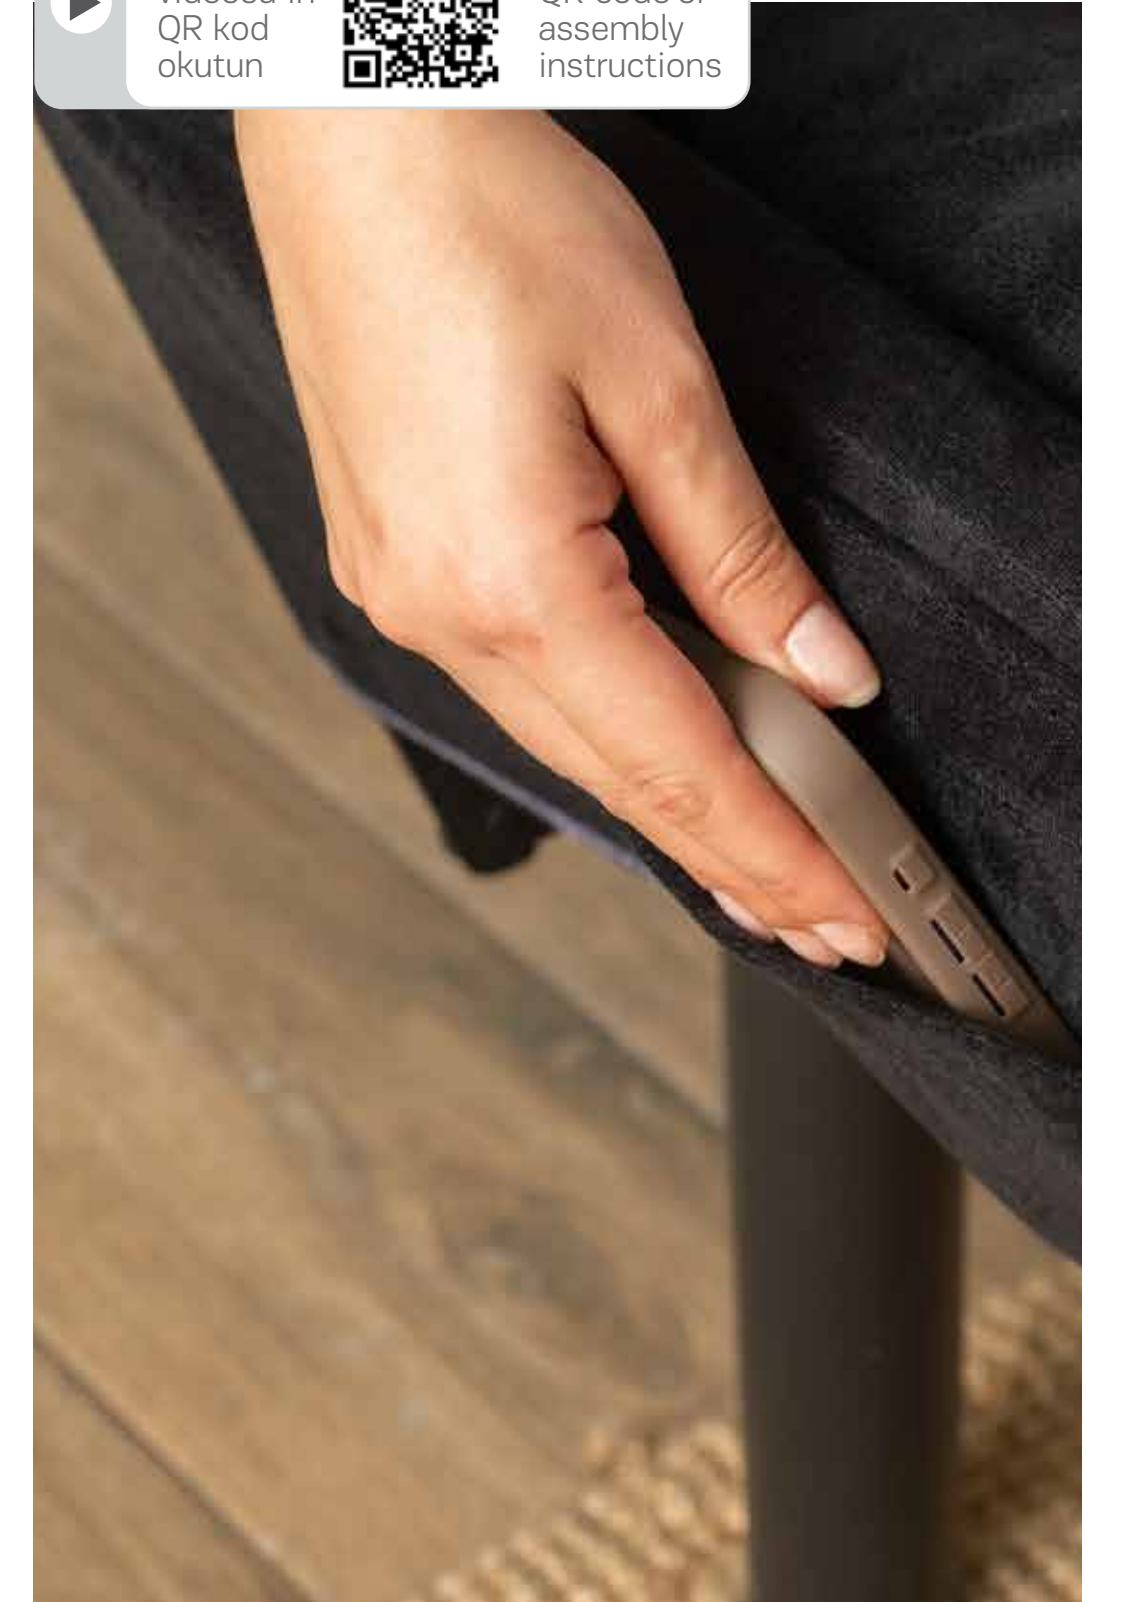

Comfort meets with Quality

Nitta One Seater Daybed - With the simplicity and functional features of Japanese design

The Nitta One Seater Daybed is ideal for those who prefer to create a cohesive look when shopping for furniture. With its unique design and functionality, it offers a practical solution for hosting guests in summer homes.