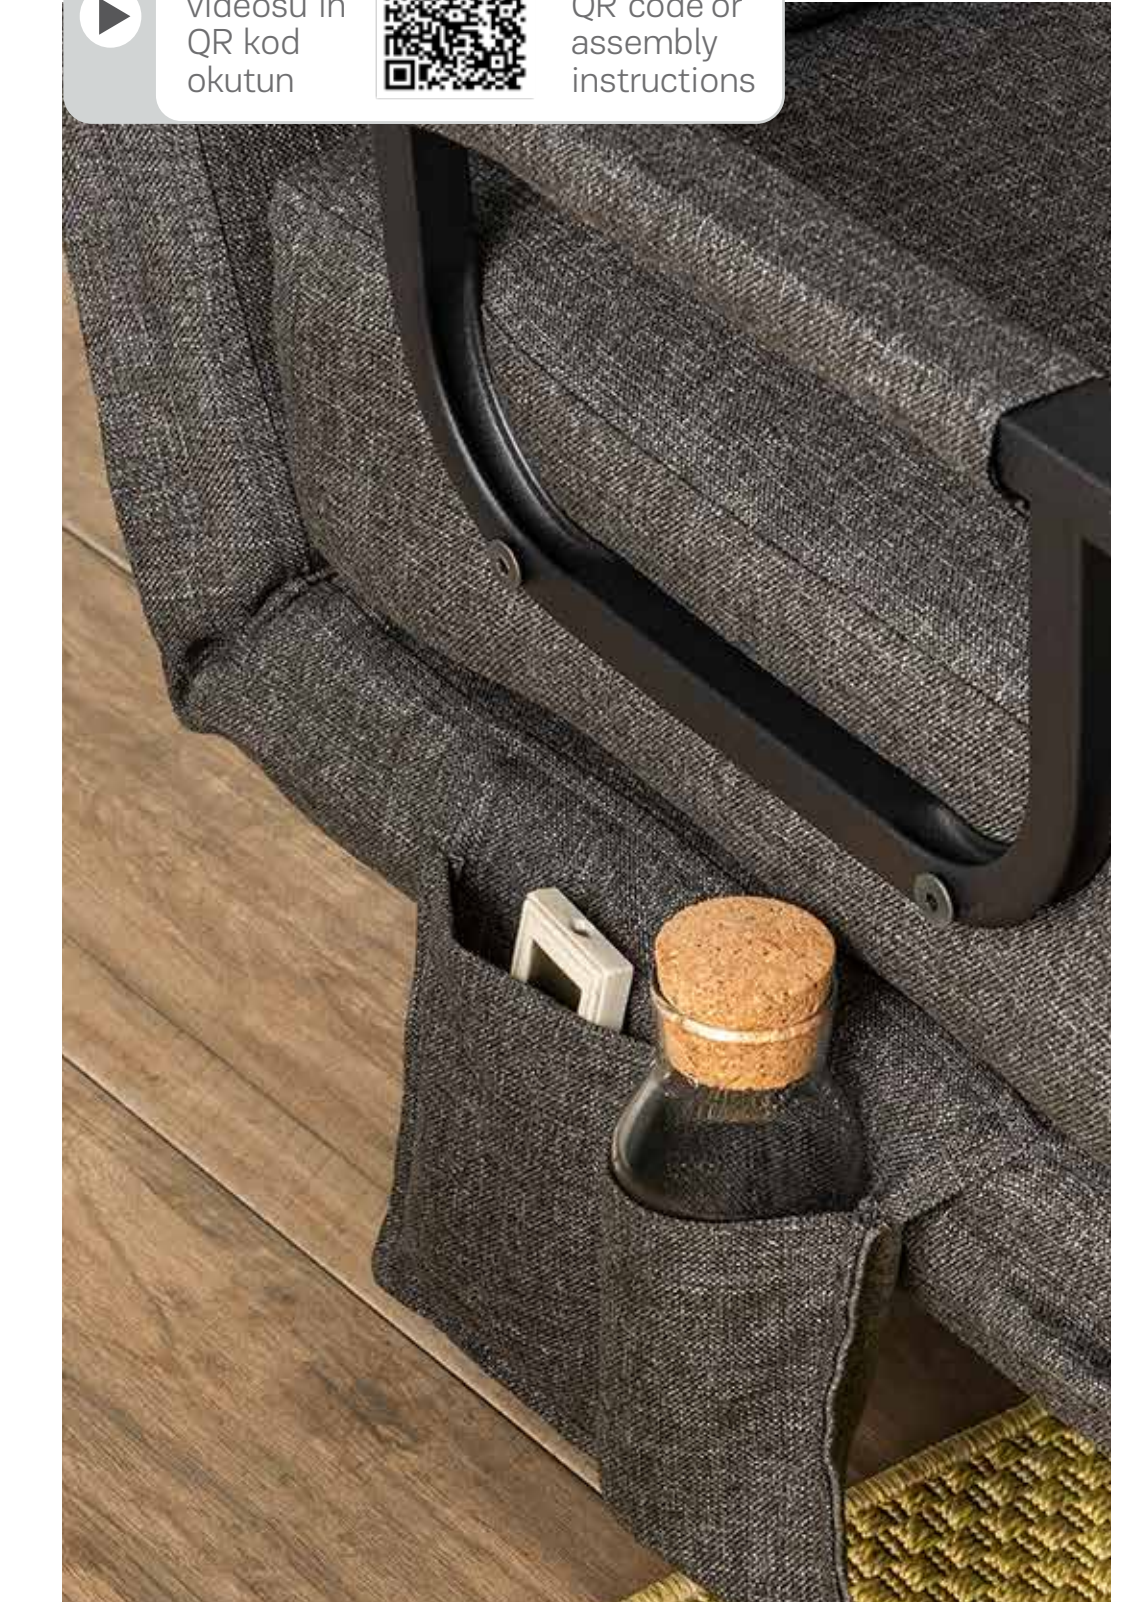

Comfort in Your Home

Sento One Seater Futon Chair – Compact,
Stylish, and Functional

The Sento One Seater Futon Chair single armchair is a modern and functional solution designed specifically for small spaces. With its 14-position adjustable backrest mechanism, it allows you to customize your seating comfort, while also converting into a single bed to provide practicality in tight spaces.

Kurulum videosu in QR kod okutun

Scan the QR code or assembly instructions