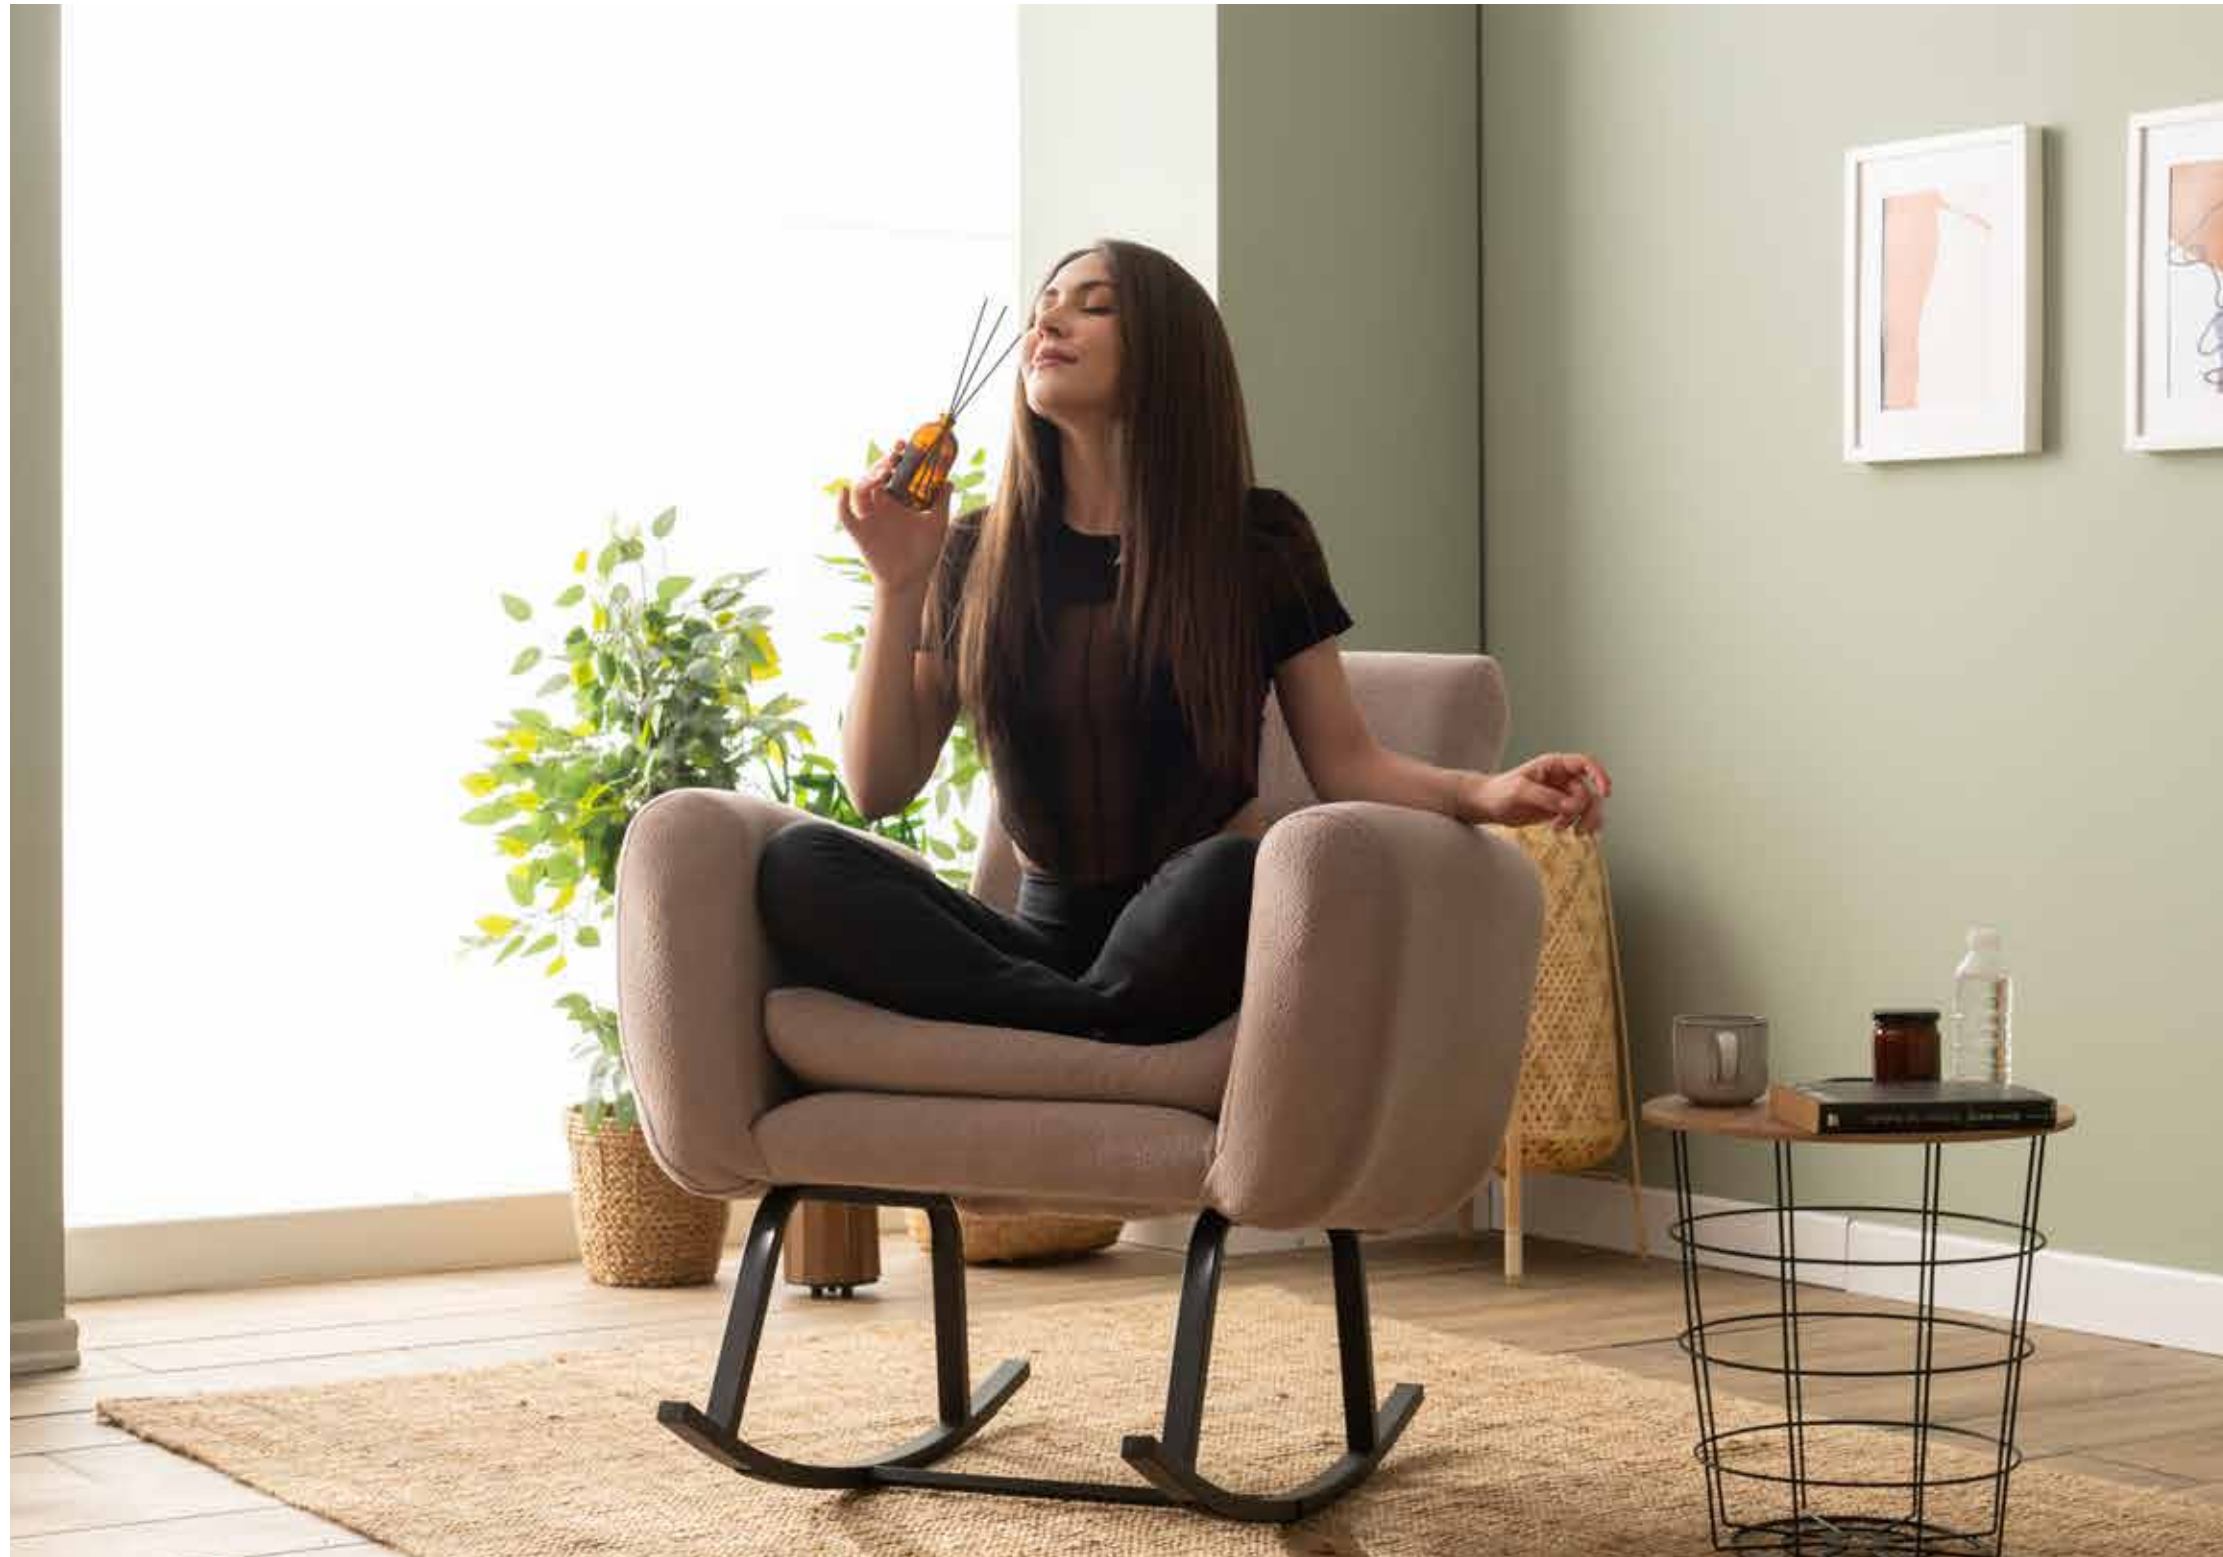

85 cm

125 cm

Rocking Comfort

Oden Functional Rocking Chair - With its functional mechanism and ergonomic design

Thanks to its adjustable backrest and footrest mechanisms, you can easily switch between different sitting, reclining, and lying-down positions. With its contemporary design, it fits seamlessly into spaces such as living rooms, lounges, enclosed balconies, and enclosed terraces.

Rocking Comfort

Kono Functional Rocking Chair - With its functional mechanism and ergonomic design

Thanks to its adjustable backrest and footrest mechanisms, you can easily switch between different sitting, reclining, and lying-down positions. With its contemporary design, it fits seamlessly into spaces such as living rooms, lounges, enclosed balconies, and enclosed terraces.