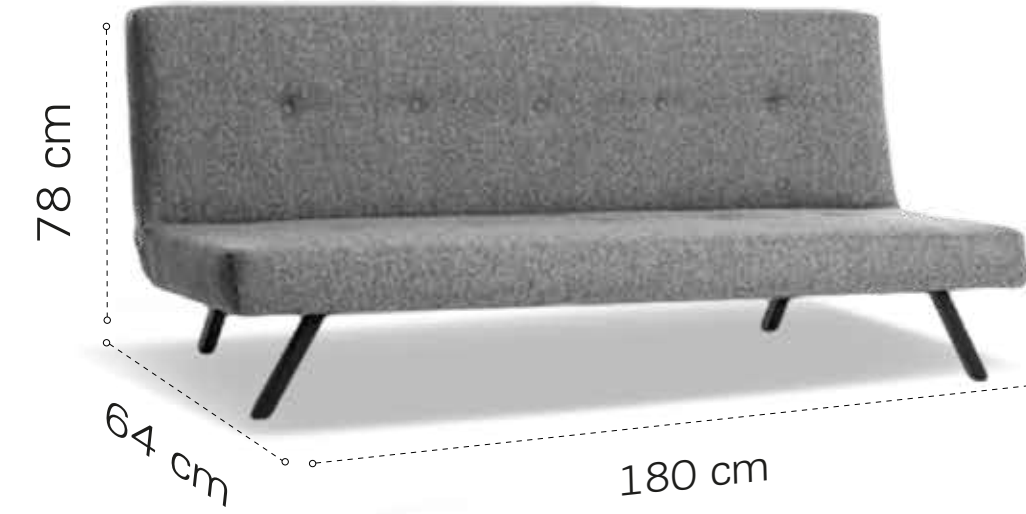

RS 025

Çelik iskelet
Steel frame

Fonksiyonel
Functional

Temizlik dostu
Cleaning friendly

Kolay silinen kumaş
Wiping cloth

Sofa

* Beds

Versatile and space-saving, our Sofabeds offer both comfortable seating and a practical sleeping solution—combining style and functionality with ease.

Zola

3-Seater Sofabed

200~ 40 HC 250~ 90 CBM

Seat Depth : 52 cm
Seat Width : 180 cm
Seat Height : 35 cm

Modern Design, True Comfort

Zola 3-Seater Sofabed - Can be converted into a full-size bed

With its ability to convert into a full-size bed, Zola provides both seating and sleeping space, offering an ideal solution for your guests. Featuring a medium-firm seating structure that prioritizes comfort, Zola ensures long-lasting durability thanks to its high-quality ST37 metal frame.