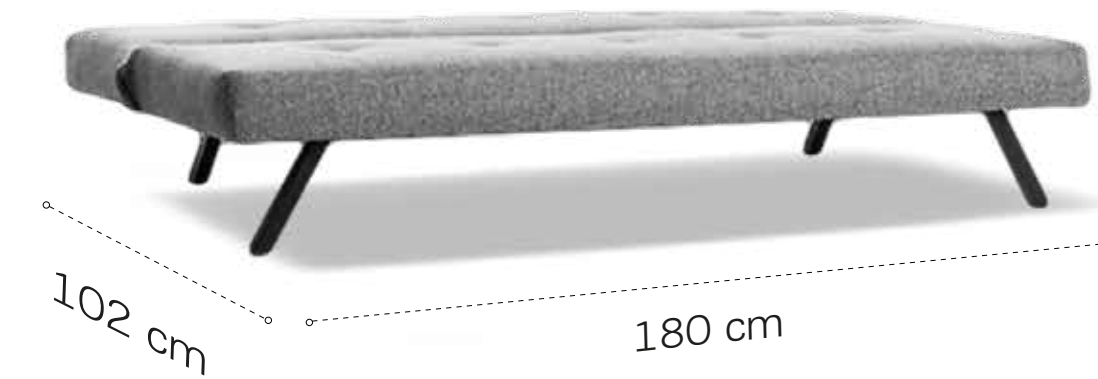

The Genzo 2-Seater Daybed is a sofa model crafted using the highest-quality and most stylish materials. Featuring premium-quality fabrics, foam, and a metal frame, this two-seater sofa offers long-lasting durability and boasts an impressive appearance.

RS 025

Çelik iskelet
Steel frame

Fonksiyonel
Functional

Temizlik dostu
Cleaning friendly

Kolay silinen kumaş
Wiping cloth

Sofa

* Beds

Versatile and space-saving, our Sofabeds offer both comfortable seating and a practical sleeping solution—combining style and functionality with ease.

Zola

3-Seater Sofabed

200~ 40 HC 250~ 90 CBM

Seat Depth : 52 cm
Seat Width : 180 cm
Seat Height : 35 cm

Modern Design, True Comfort

Zola 3-Seater Sofabed - Can be converted into a full-size bed

With its ability to convert into a full-size bed, Zola provides both seating and sleeping space, offering an ideal solution for your guests. Featuring a medium-firm seating structure that prioritizes comfort, Zola ensures long-lasting durability thanks to its high-quality ST37 metal frame.