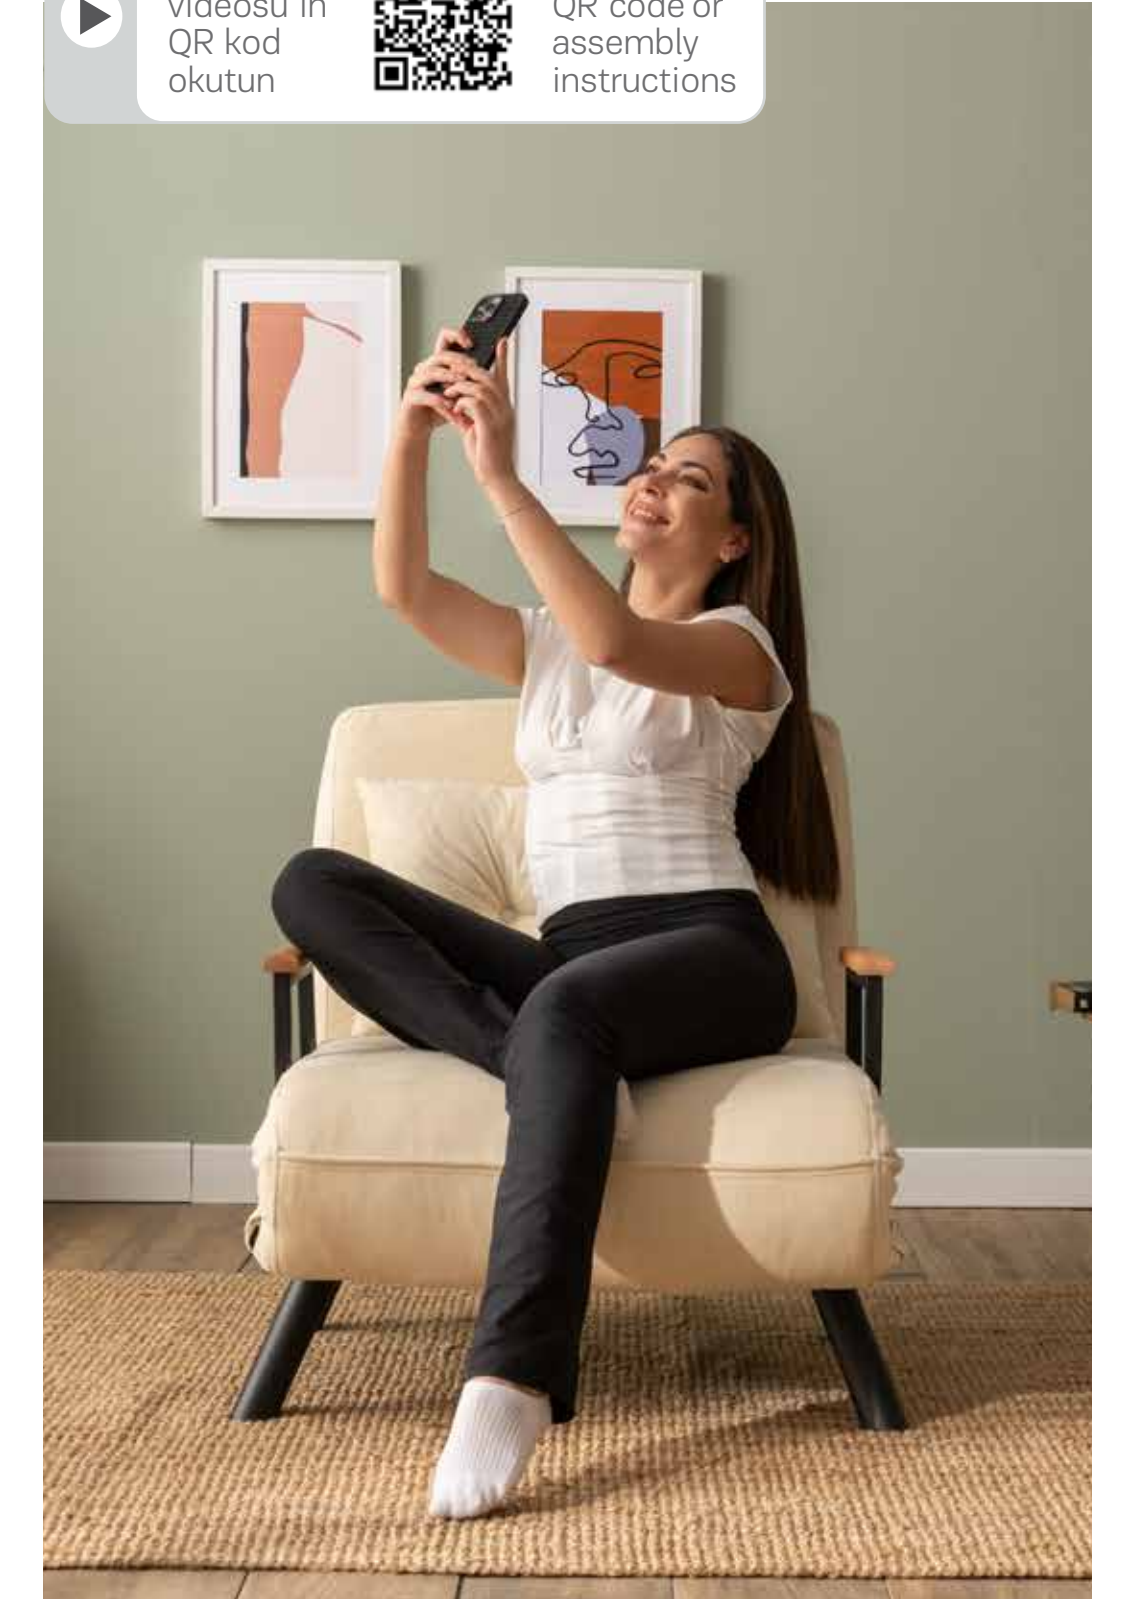

Comfort in Your Home

Sando One Seater Futon Chair –
Stylish, Comfortable, and Functional

The Sando One Seater Futon Chair is a practical and comfortable furniture option for your home or office, featuring a stylish design, an adjustable backrest, and a durable construction.

Kurulum
videosu in
QR kod
okutun

Scan the
QR code or
assembly
instructions