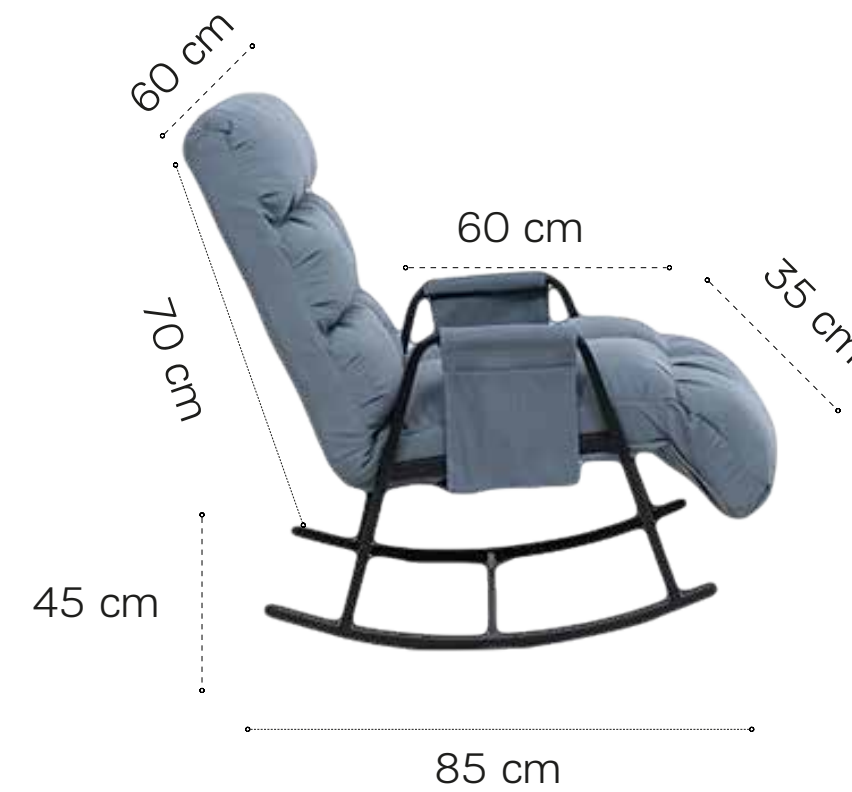

Lena

Rocking Chair

360~ 40 HC 480~ 90 CBM

Seat Depth : 60 cm
Seat Width : 60 cm
Seat Height : 45 cm

LN 216

Outdoor Kumaş
Outdoor Fabric

Çelik iskelet
Steel frame

Fonksiyonel
Functional

Temizlik dostu
Cleaning friendly

Kolay silinen kumaş
Wiping cloth

Outdoor
Fabric

Rocking Comfort

Lena Functional Rocking Chair - With its functional mechanism and ergonomic design

Thanks to its adjustable backrest and footrest mechanisms, you can easily switch between different sitting, reclining, and lying-down positions. With its contemporary design, it fits seamlessly into spaces such as living rooms, lounges, enclosed balconies, and enclosed terraces.

Kurulum
videosu in
QR kod
okutun

Scan the
QR code or
assembly
instructions

Adjustable
backrest
and footrest
mechanism