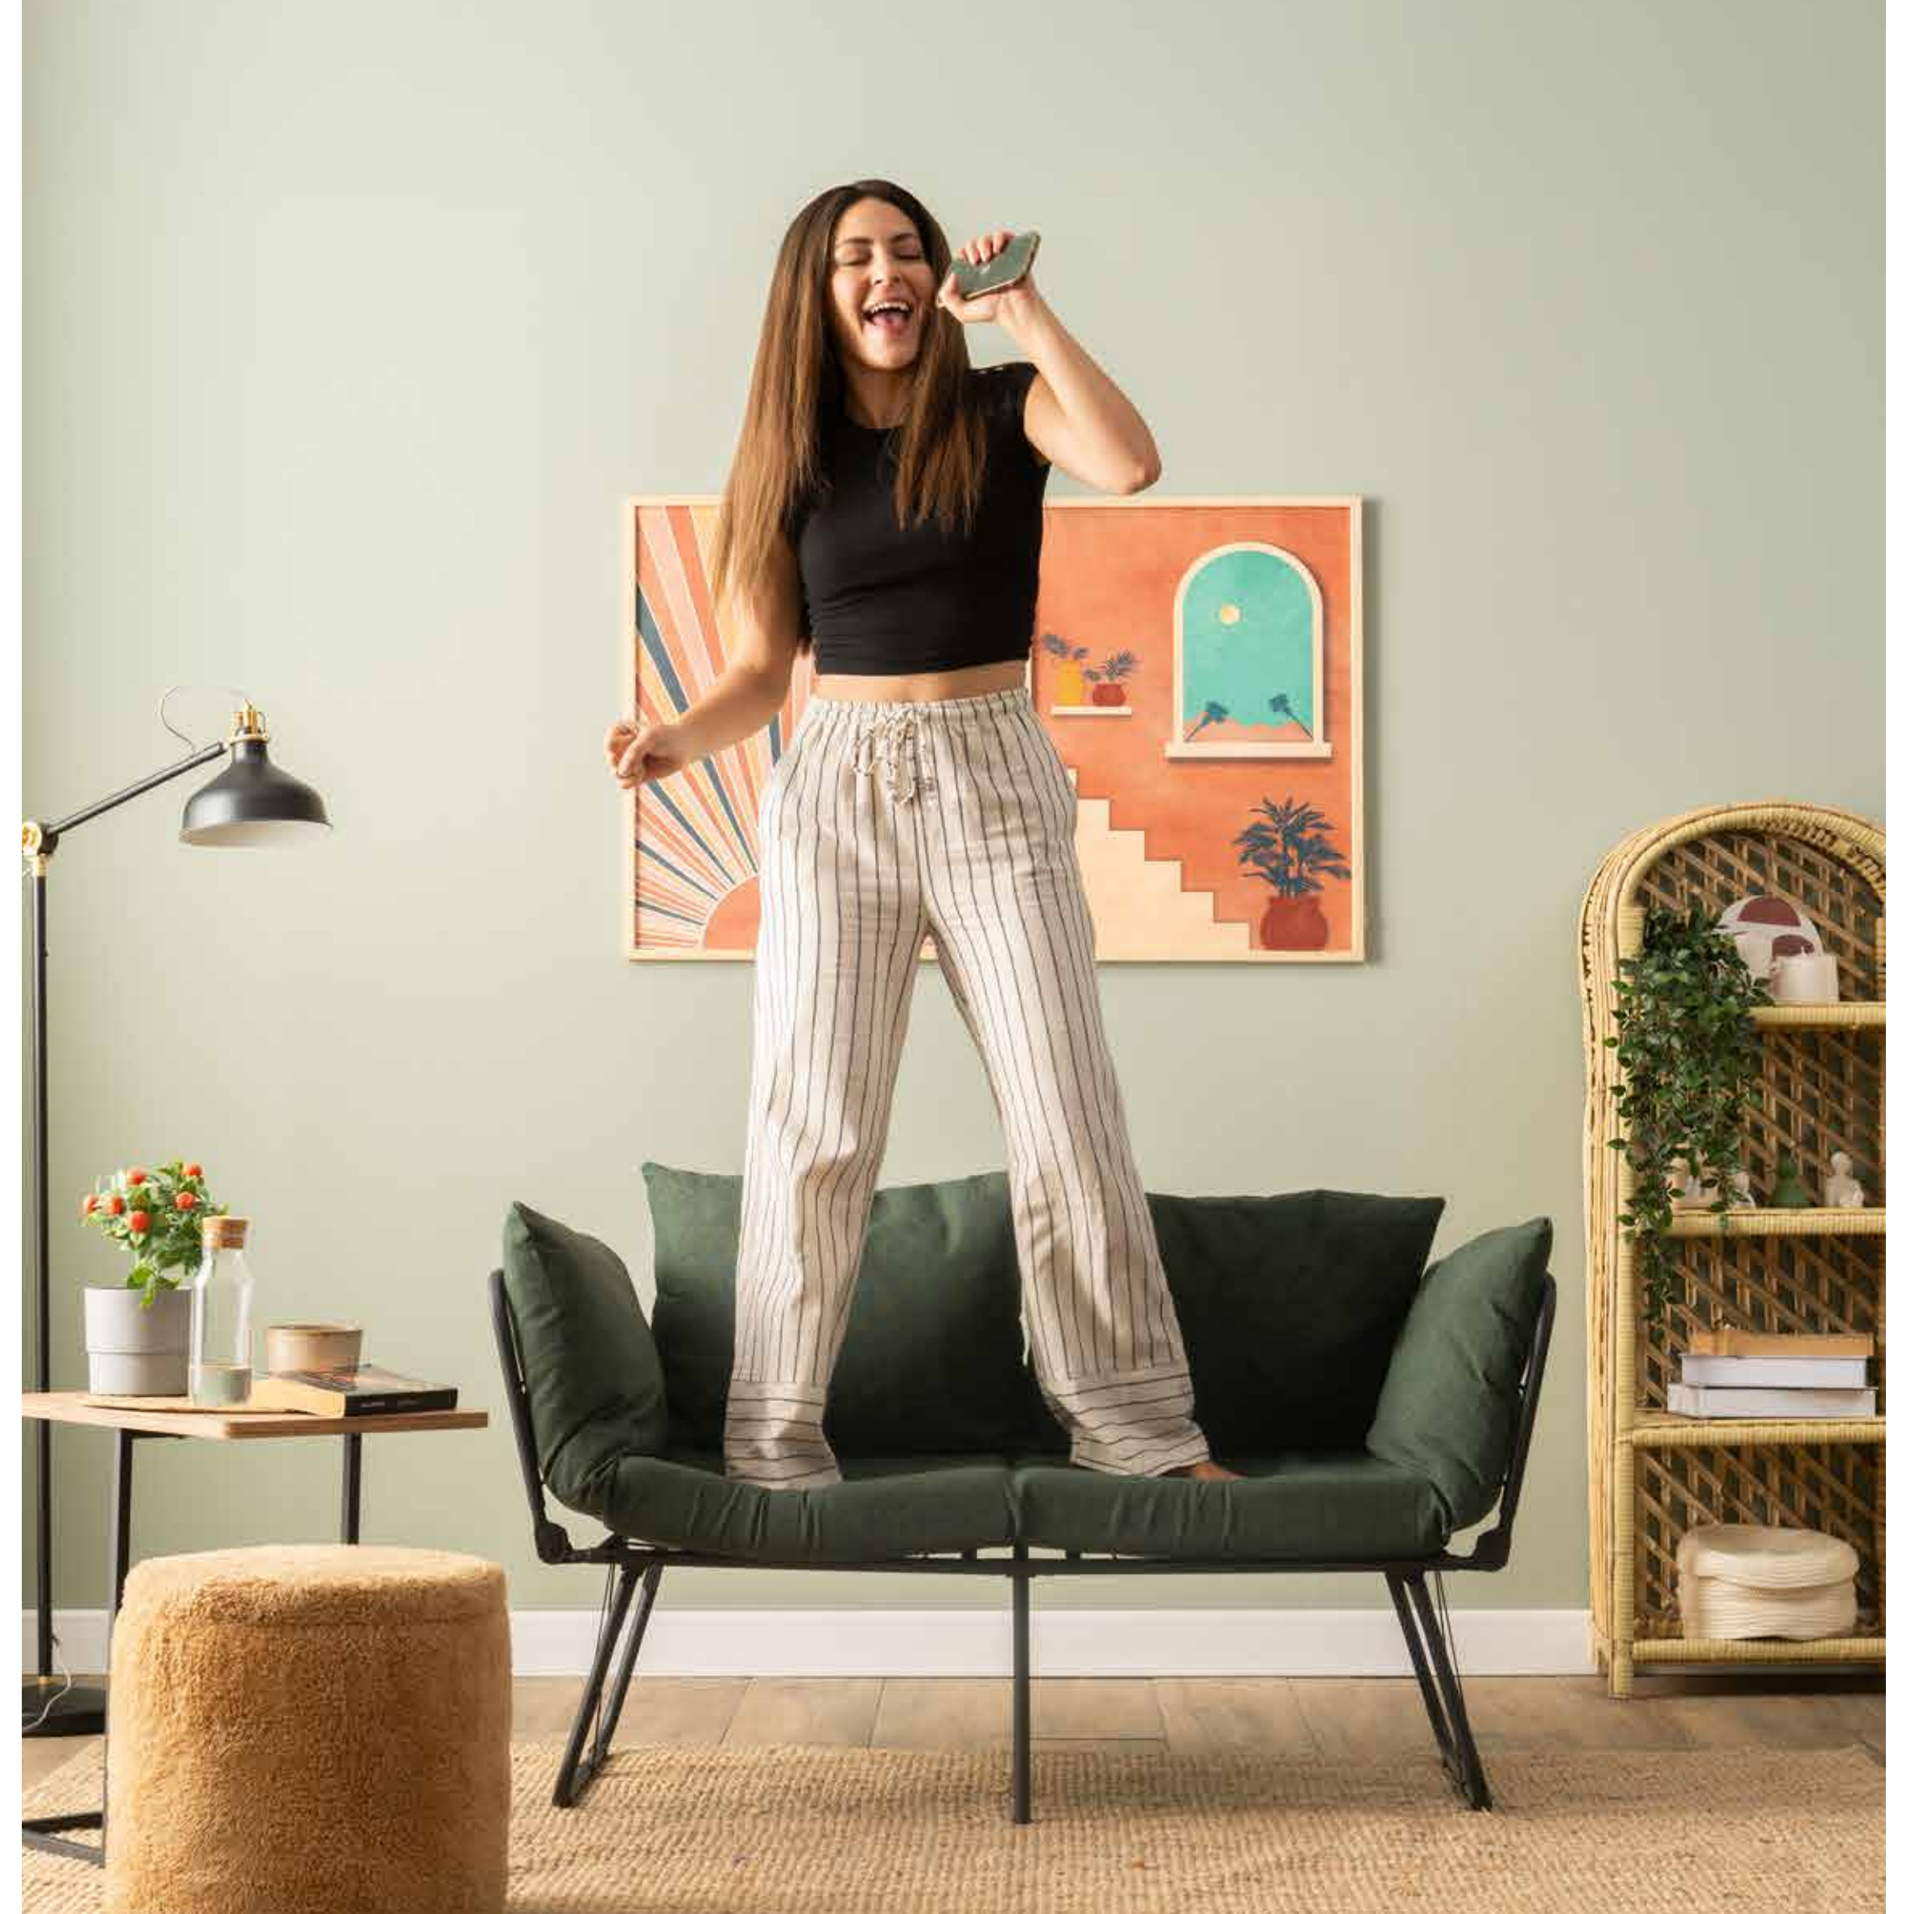

Fabric Collection

Fabric texture and colors may differ from what appears in the catalogue.
Kumaş dokusu ve renkleri katalogda görünenlerden farklı olabilir.