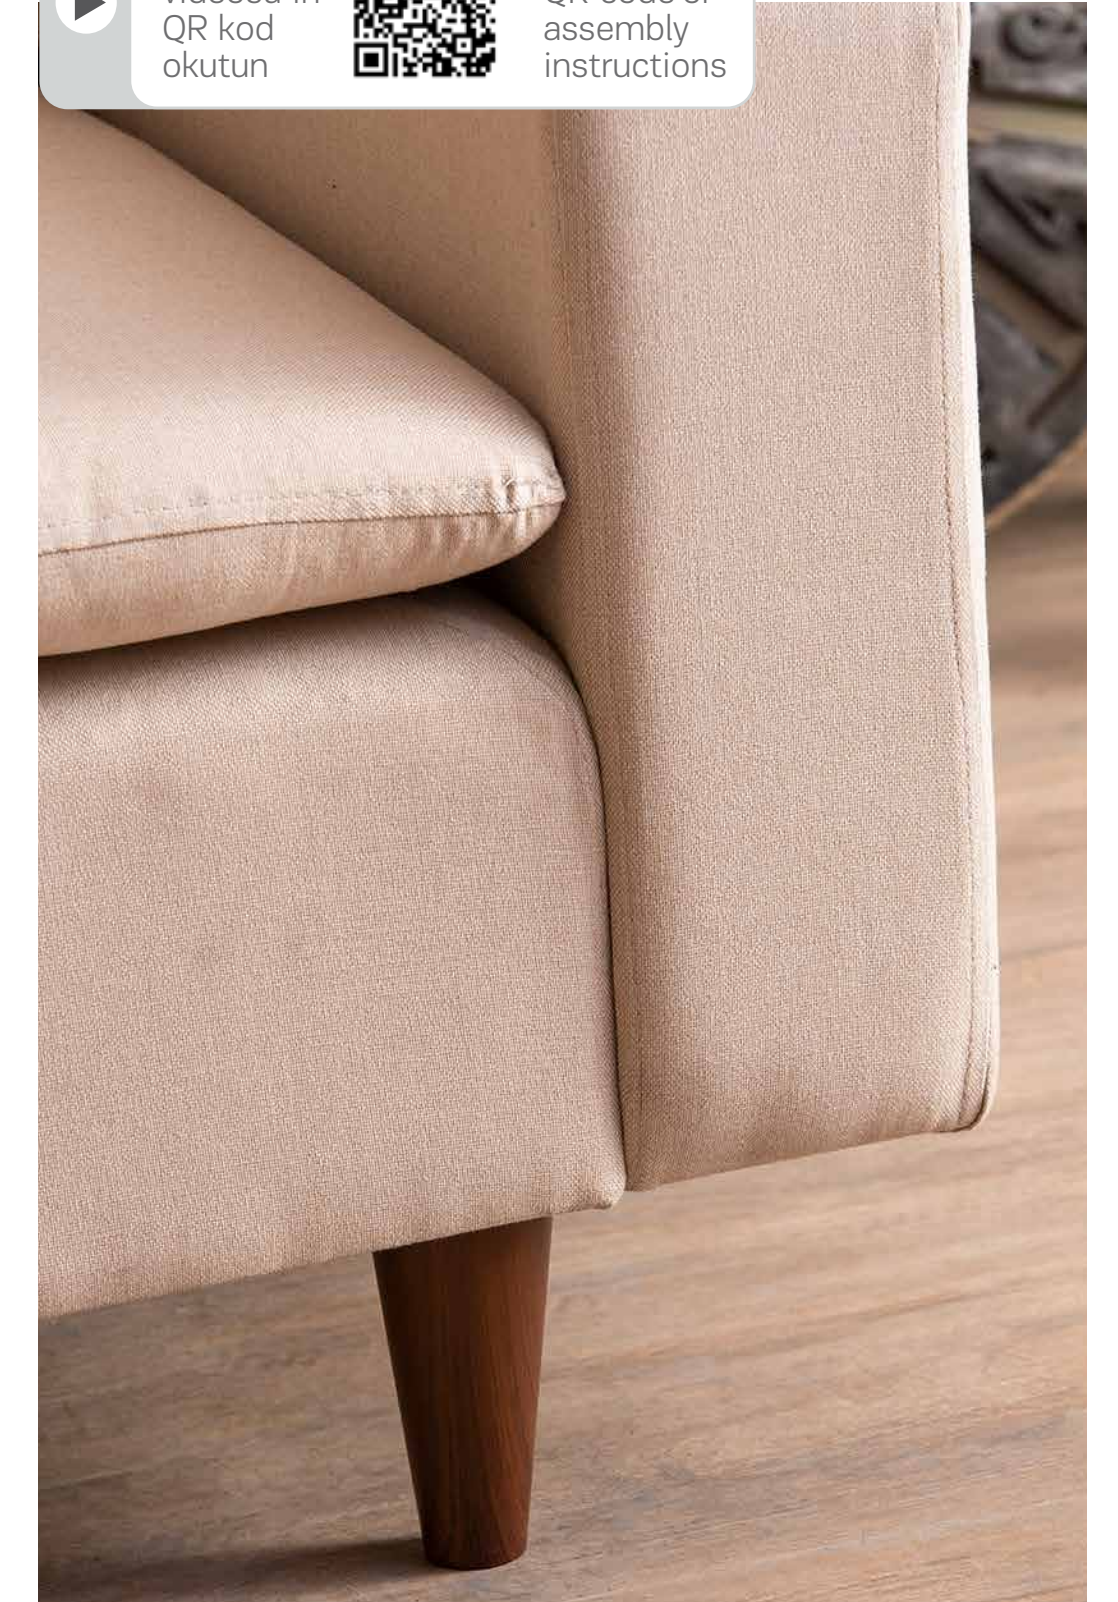

Try Modular Comfort

Pafu Lungo Modular Corner Sofa Set - Modular features with quality

The Lungo modular sofa design adapts to any space, allowing you to create a variety of layouts tailored to your home's needs.