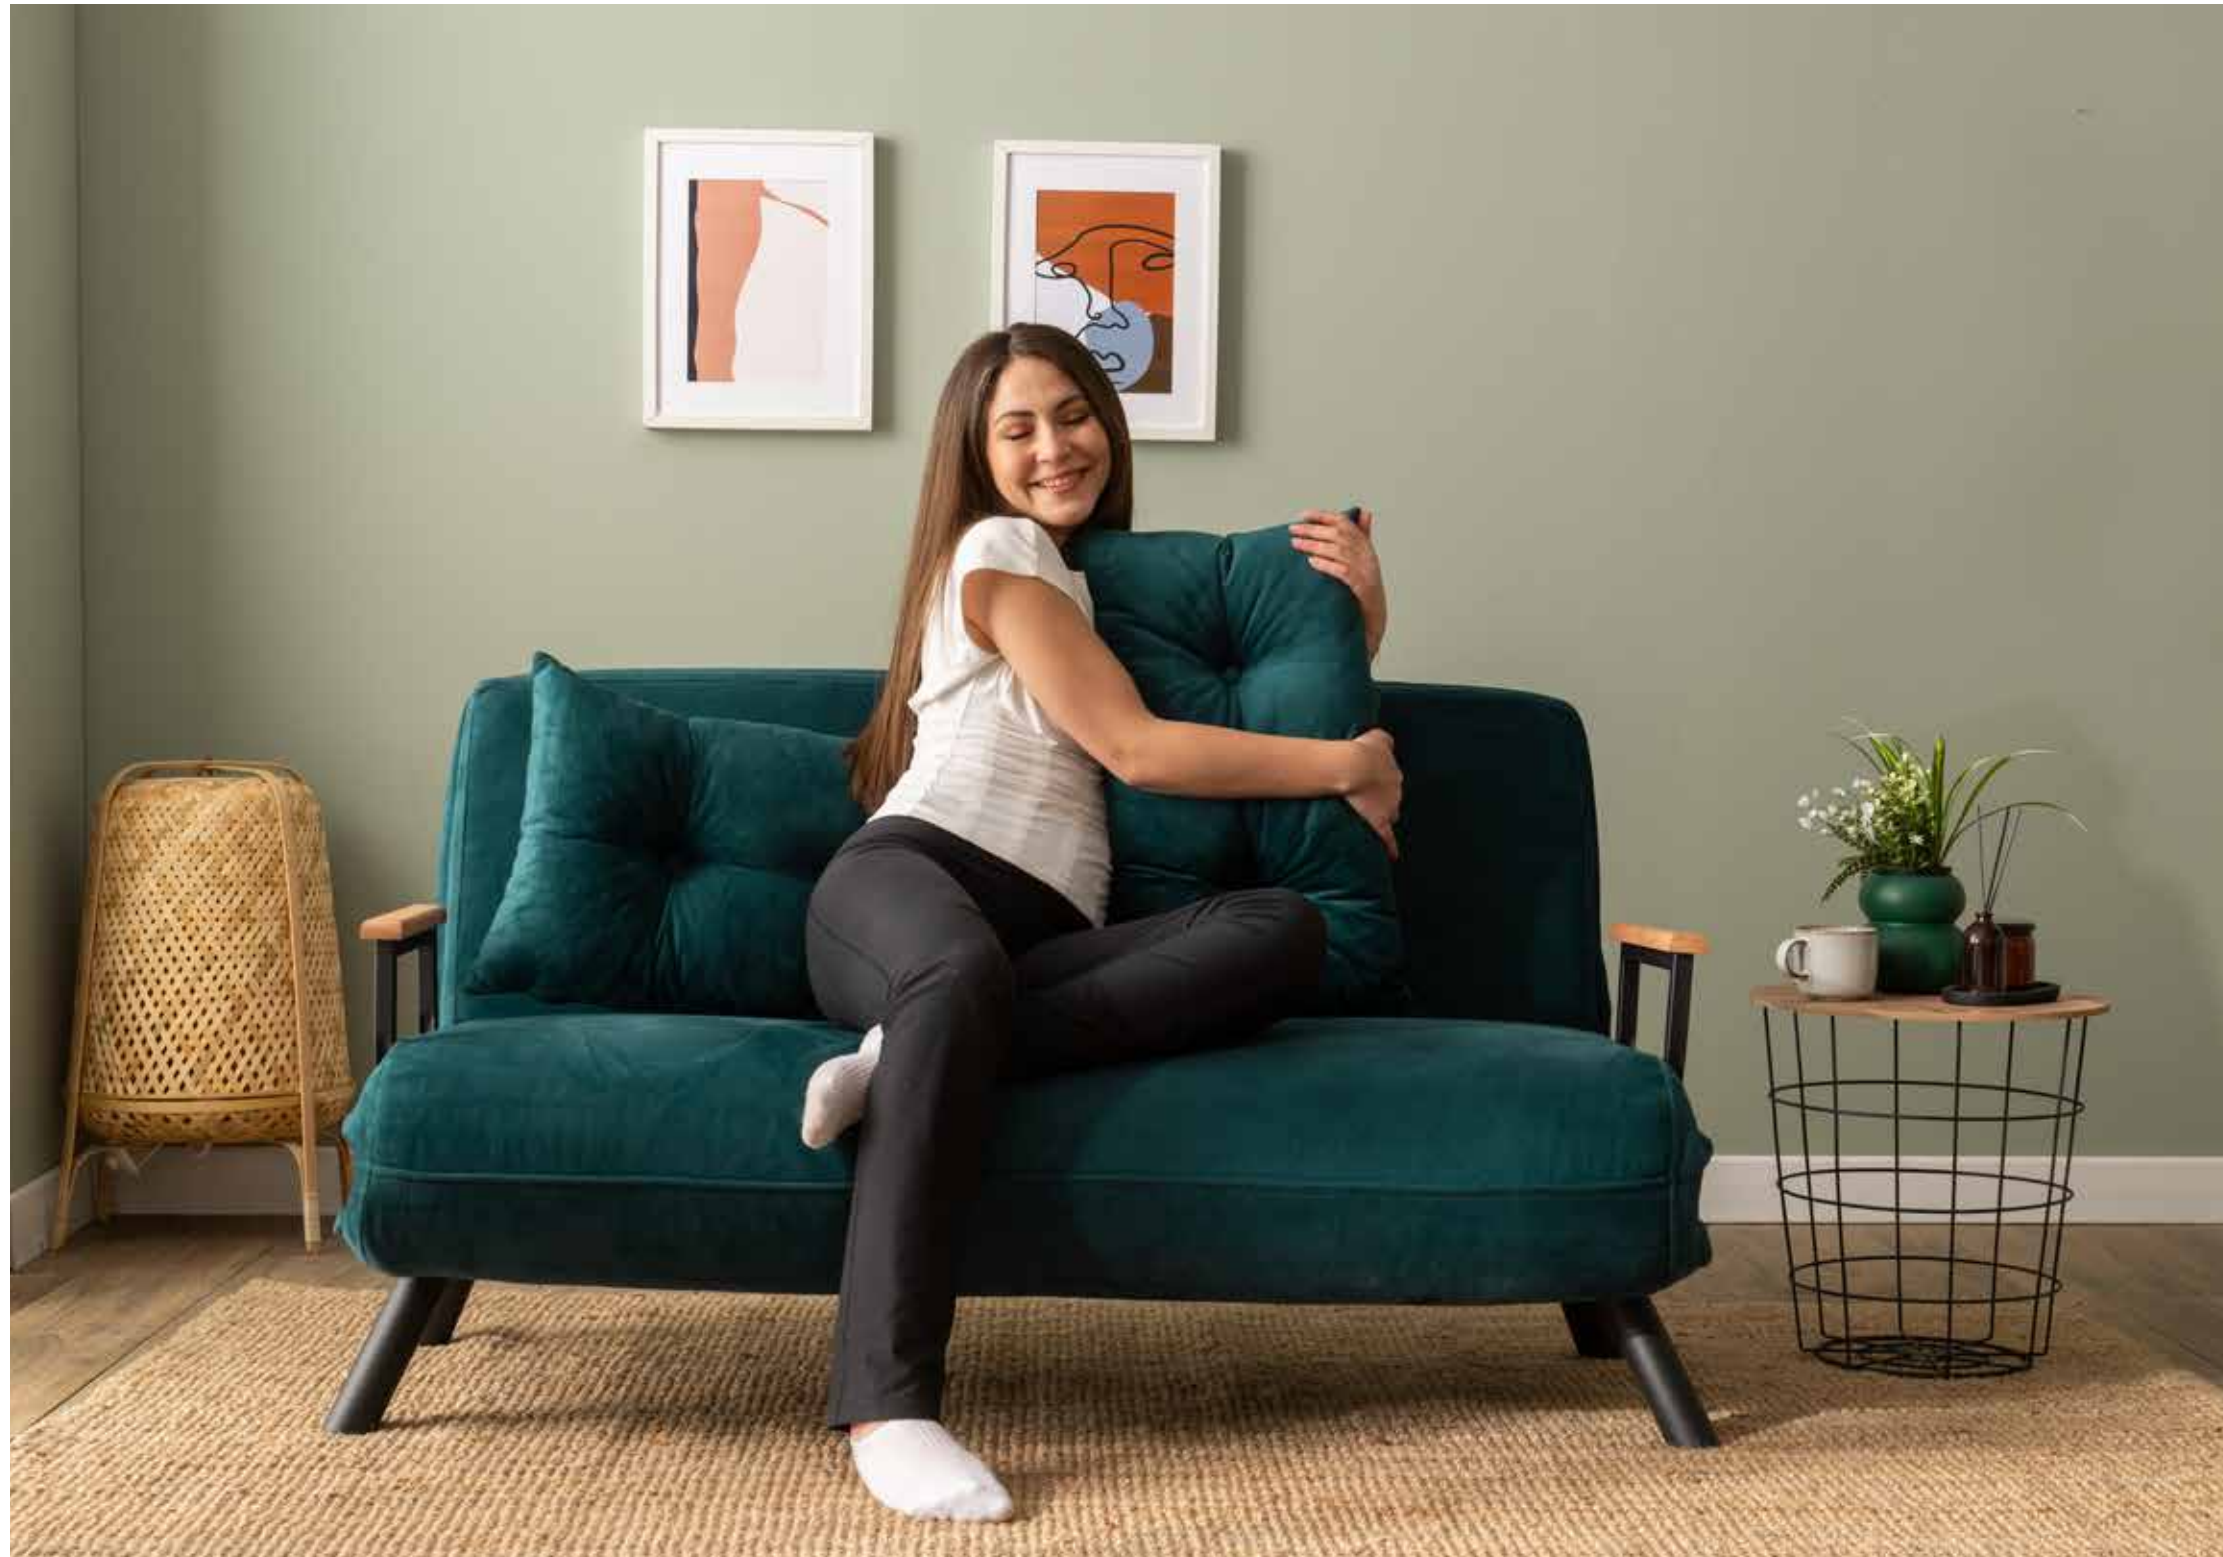

Sando

2-Seater Convertible Futon Chair

160~ 40 HC 200~ 90 CBM

Seat Depth : 49 cm
Seat Width : 133 cm
Seat Height : 45 cm

RS 001

Çelik iskelet
Steel frame

Fonksiyonel
Functional

Temizlik dostu
Cleaning friendly

Kolay silinen kumaş
Wiping cloth

More Comfort in Your Home

Sando 2-Seater Futon Chair - Aesthetics
and Comfort

The Sando 2-Seater Futon Chair is a versatile piece of furniture featuring a 14-position adjustable backrest mechanism, making it ideal for comfortable conversation, watching TV, and sleeping; it easily converts into a double bed.

Kurulum videosu in QR kod okutun

Scan the QR code or assembly instructions