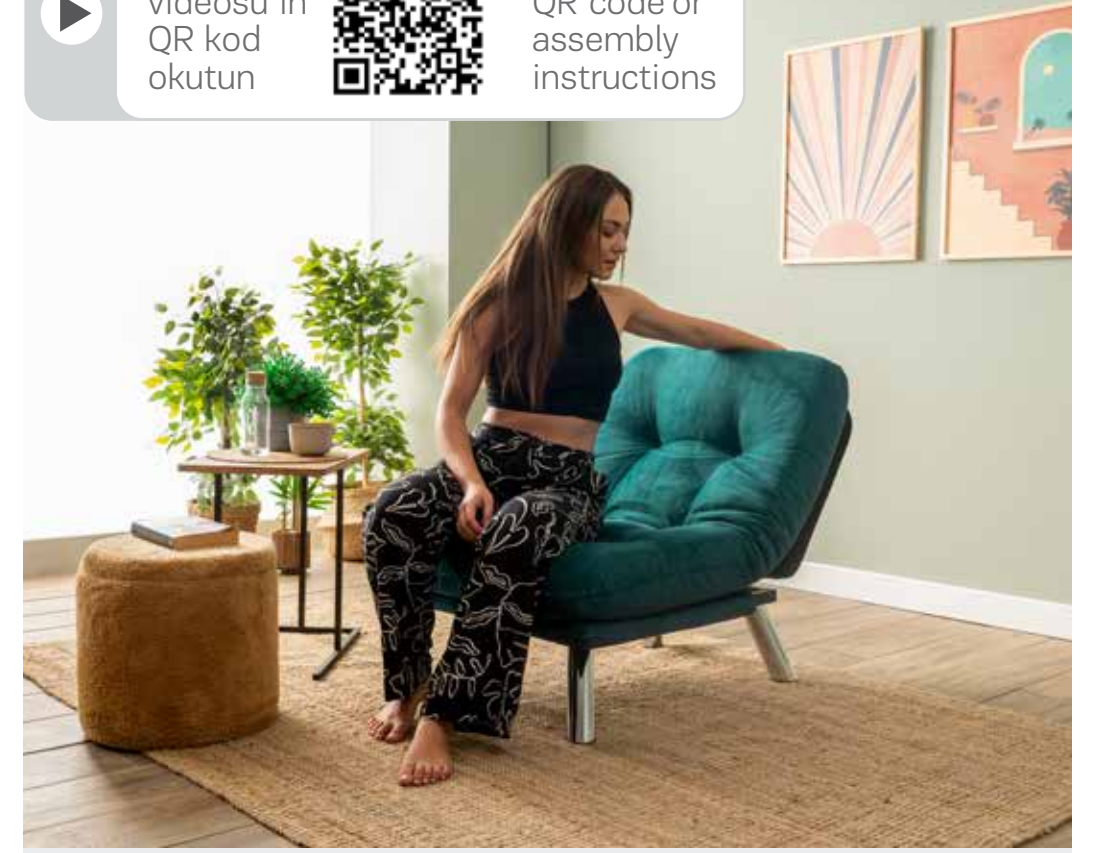

Ethnic Design Great Comfort

The Hippo Solo Sofabed - offers a comfortable and stylish option for your home or office.

The soft fabric used in The Hippo Solo Sofabed is manufactured in compliance with health standards. The 32-density foam inside the cushions ensures long-lasting comfort. You can also choose a model that matches your decor from a variety of color and pattern options.

Kurulum videosu in QR kod okutun

Scan the QR code or assembly instructions