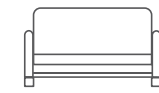

LN 003

Çelik iskelet
Steel frame