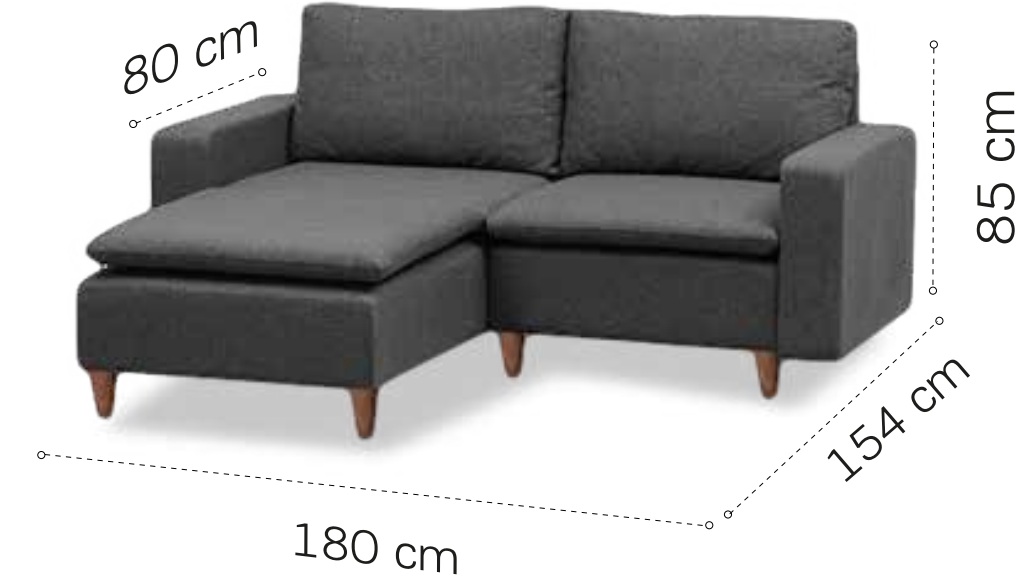

Leya

Corner Sofa

65~ 40 HC 80~ 90 CBM

Seat Depth : 60 cm
Seat Width : 245 cm
Seat Height : 44 cm

Aesthetics and Comfort

Leya Corner Sofa - Comfort and timeless design

With its modern lines, plush seating comfort, and timeless design, the Leya Corner Sofa Set adds both elegance and comfort to your living spaces. Thanks to its spacious seating area and well-balanced cushioning, it maintains its comfort even with prolonged use. Its sturdy frame ensures long-lasting durability.

Lungo

Modular Corner Sofa

Seat Depth : 57 cm
Seat Width : 225 cm
Seat Height : 44 cm
Seat Depth Chaise Lounge: 130 cm

Try Modular Comfort

Pafu Lungo Modular Corner Sofa Set -
Modular features with quality

Kolay silinen kumaş
Wiping cloth

Lungo

Mini Modular Corner Sofa

95~ 40 HC 115~ 90 CBM

Seat Depth : 57 cm
Seat Width : 150 cm
Seat Height : 44 cm
Seat Depth Chaise Lounge: 130 cm

Try Modular Comfort

Pafu Lungo Mini Modular Corner Sofa Set - Modular features with quality