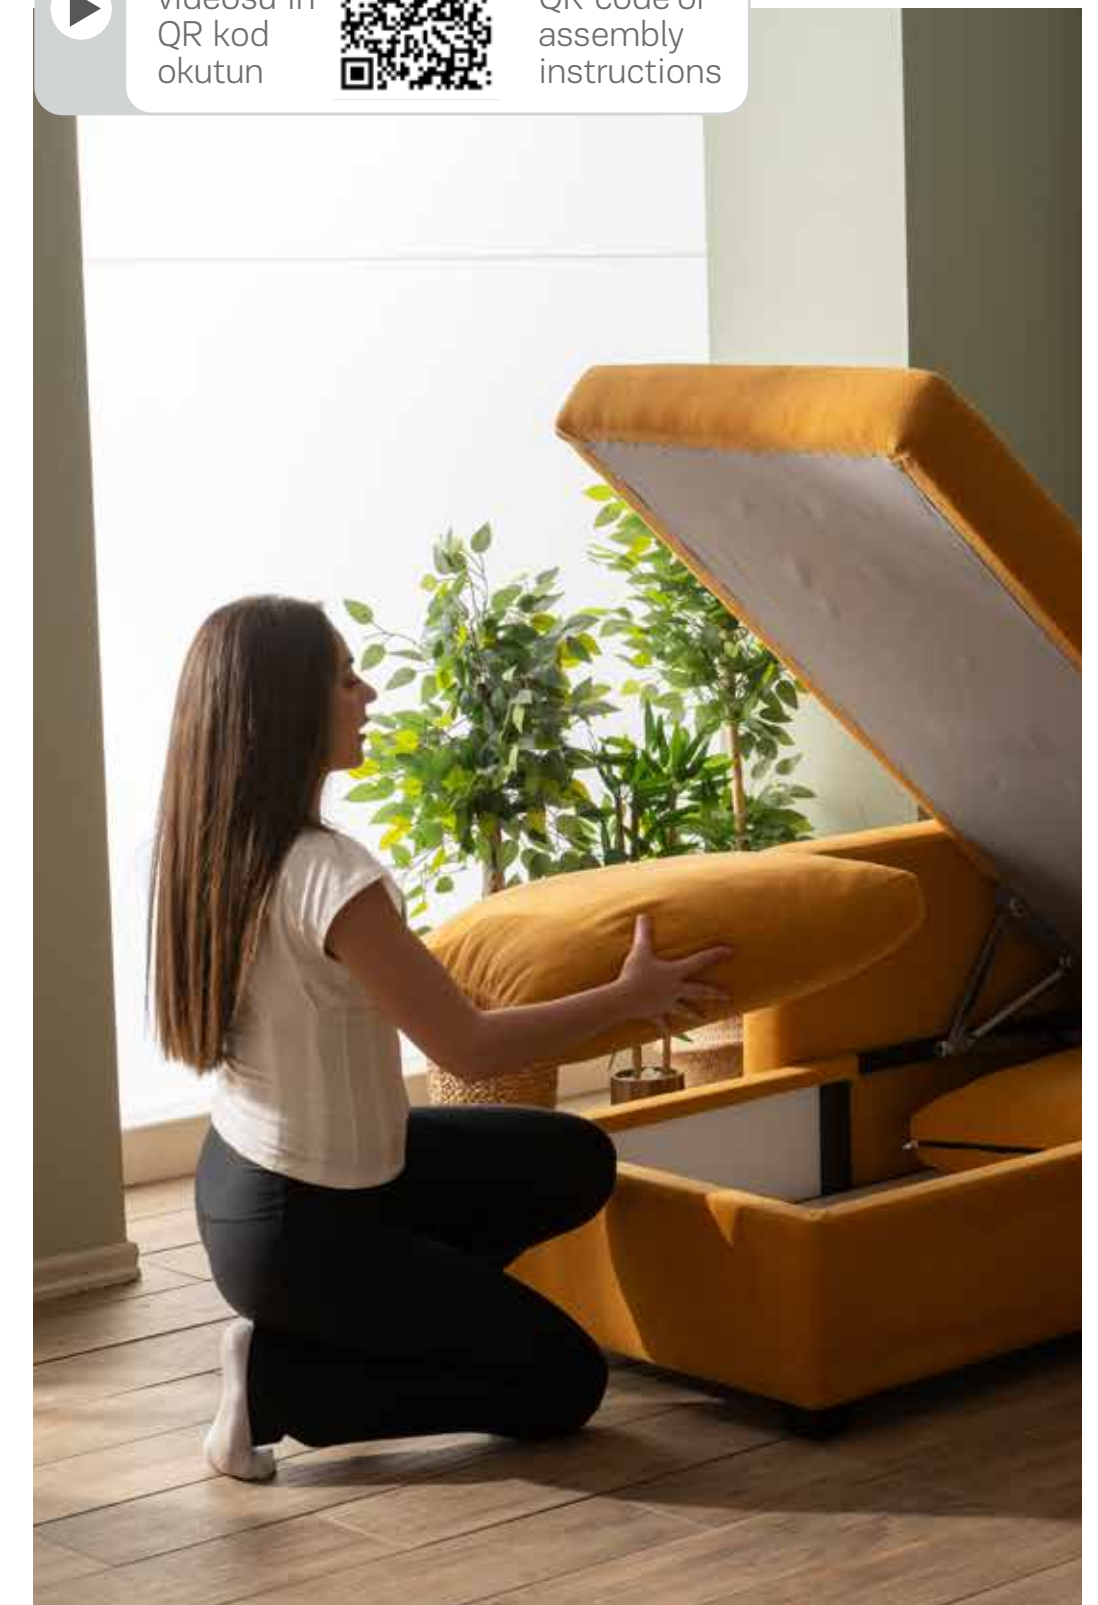

LN 053

- Saklama Alanı Storage Area
- Çelik iskelet Steel frame
- Yatak Olur Could be a bed
- Temizlik dostu Cleaning friendly
- Kolay silinen kumaş Wiping cloth