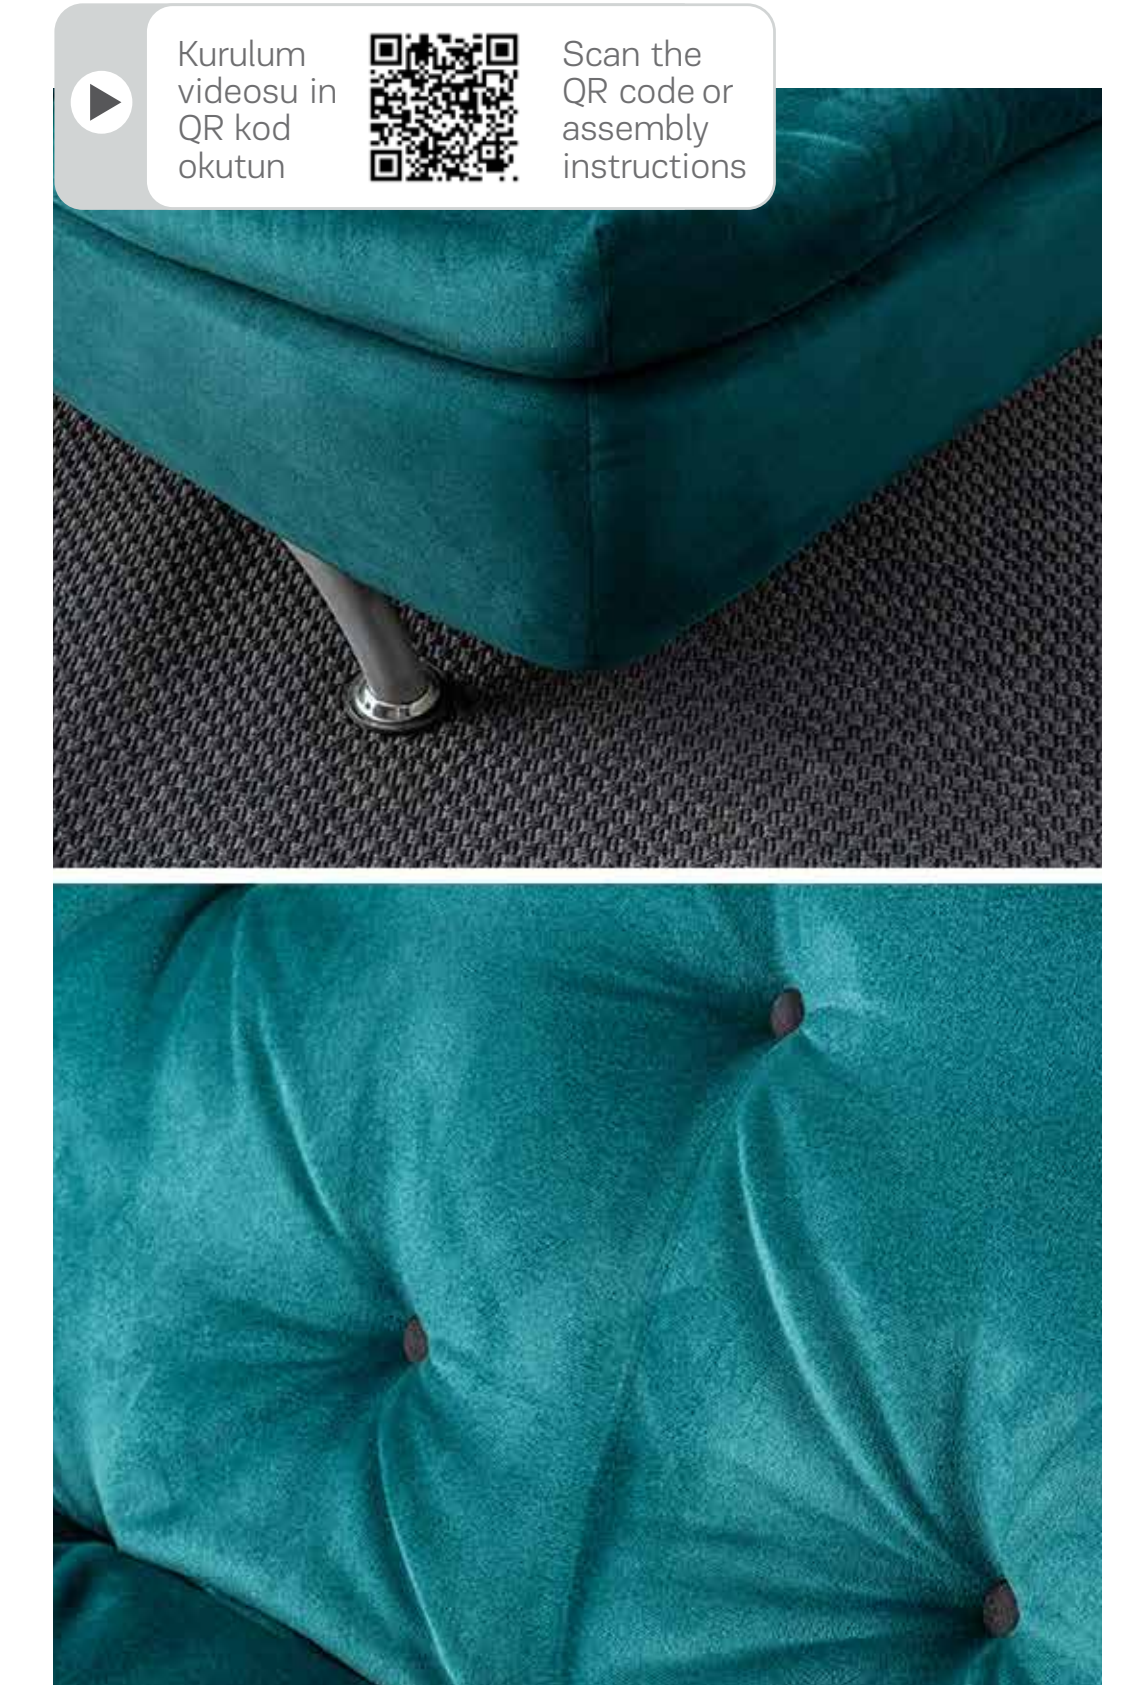

Modern and Aesthetic

Rivo Three-Seater Sofa Bed - Modern Design

Combining modern design with superior comfort, the Rivo Three-Seater Sofa offers versatility for a wide range of settings, from homes to offices, and from balconies to patios. With its easy-to-clean construction and functional features, it is the ideal choice for any living space.