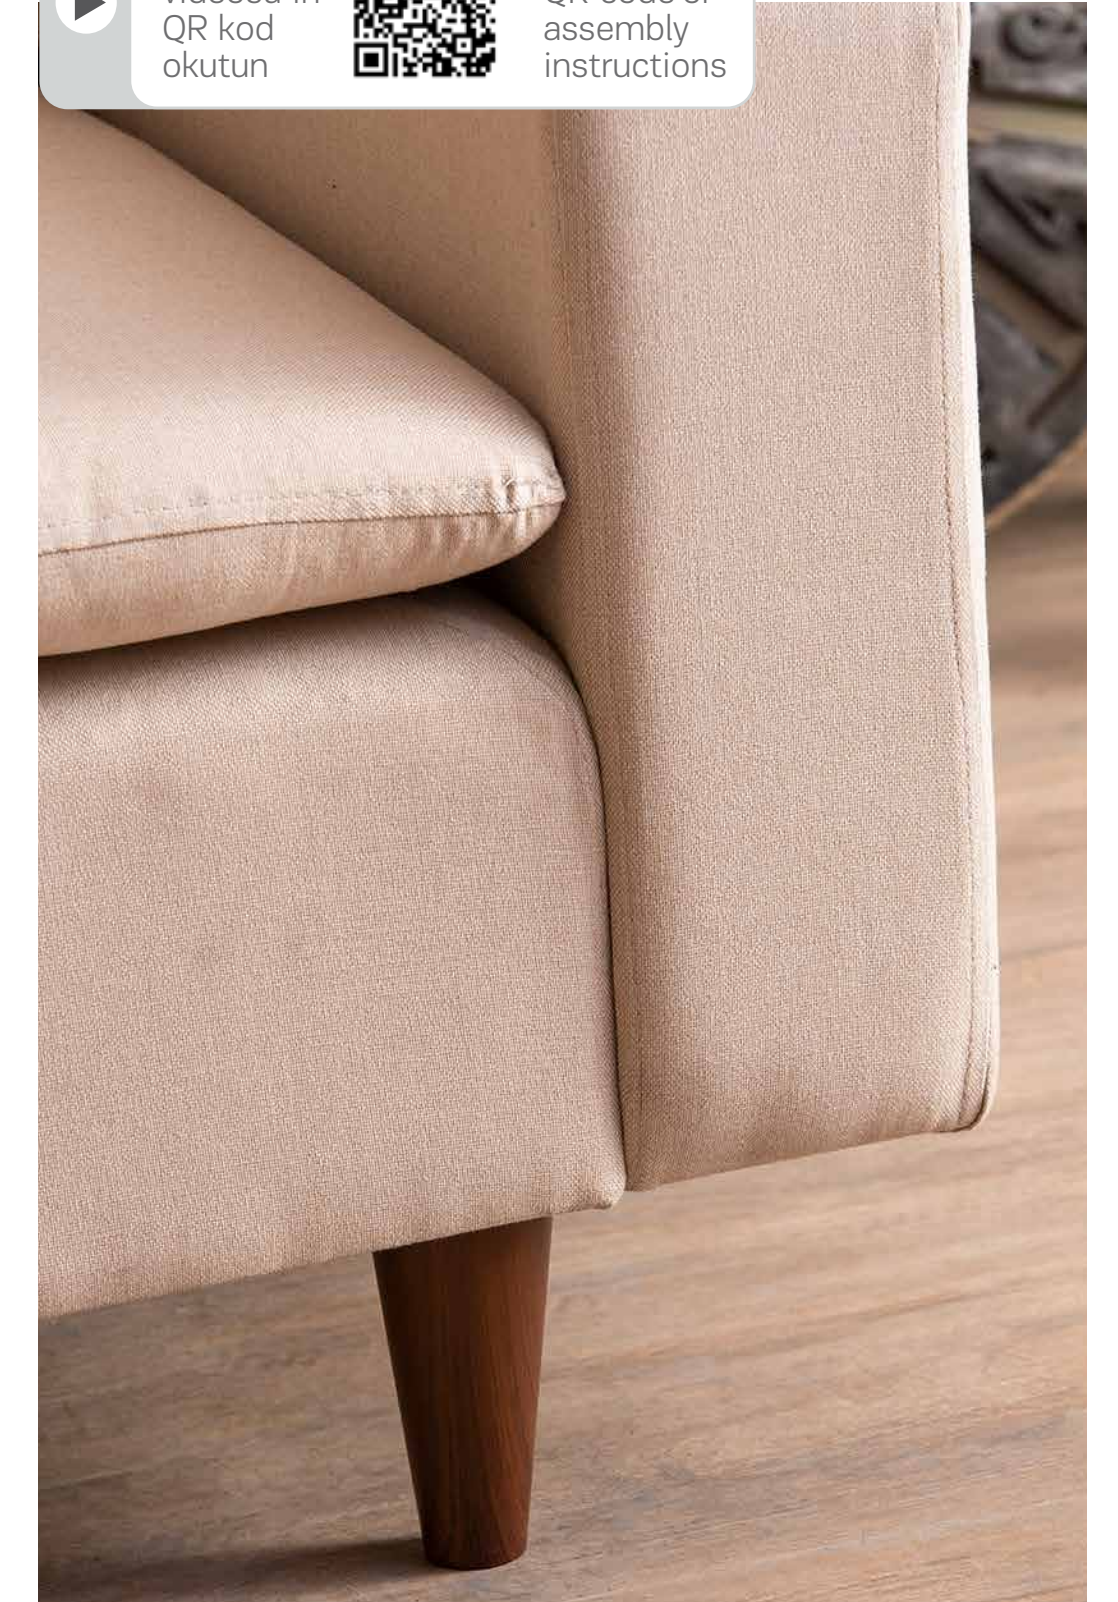

Try Modular Comfort

Pafu Lungo Modular Corner Sofa Set -
Modular features with quality

The Lungo modular sofa design adapts to any space, allowing you to create a variety of layouts tailored to your home's needs.