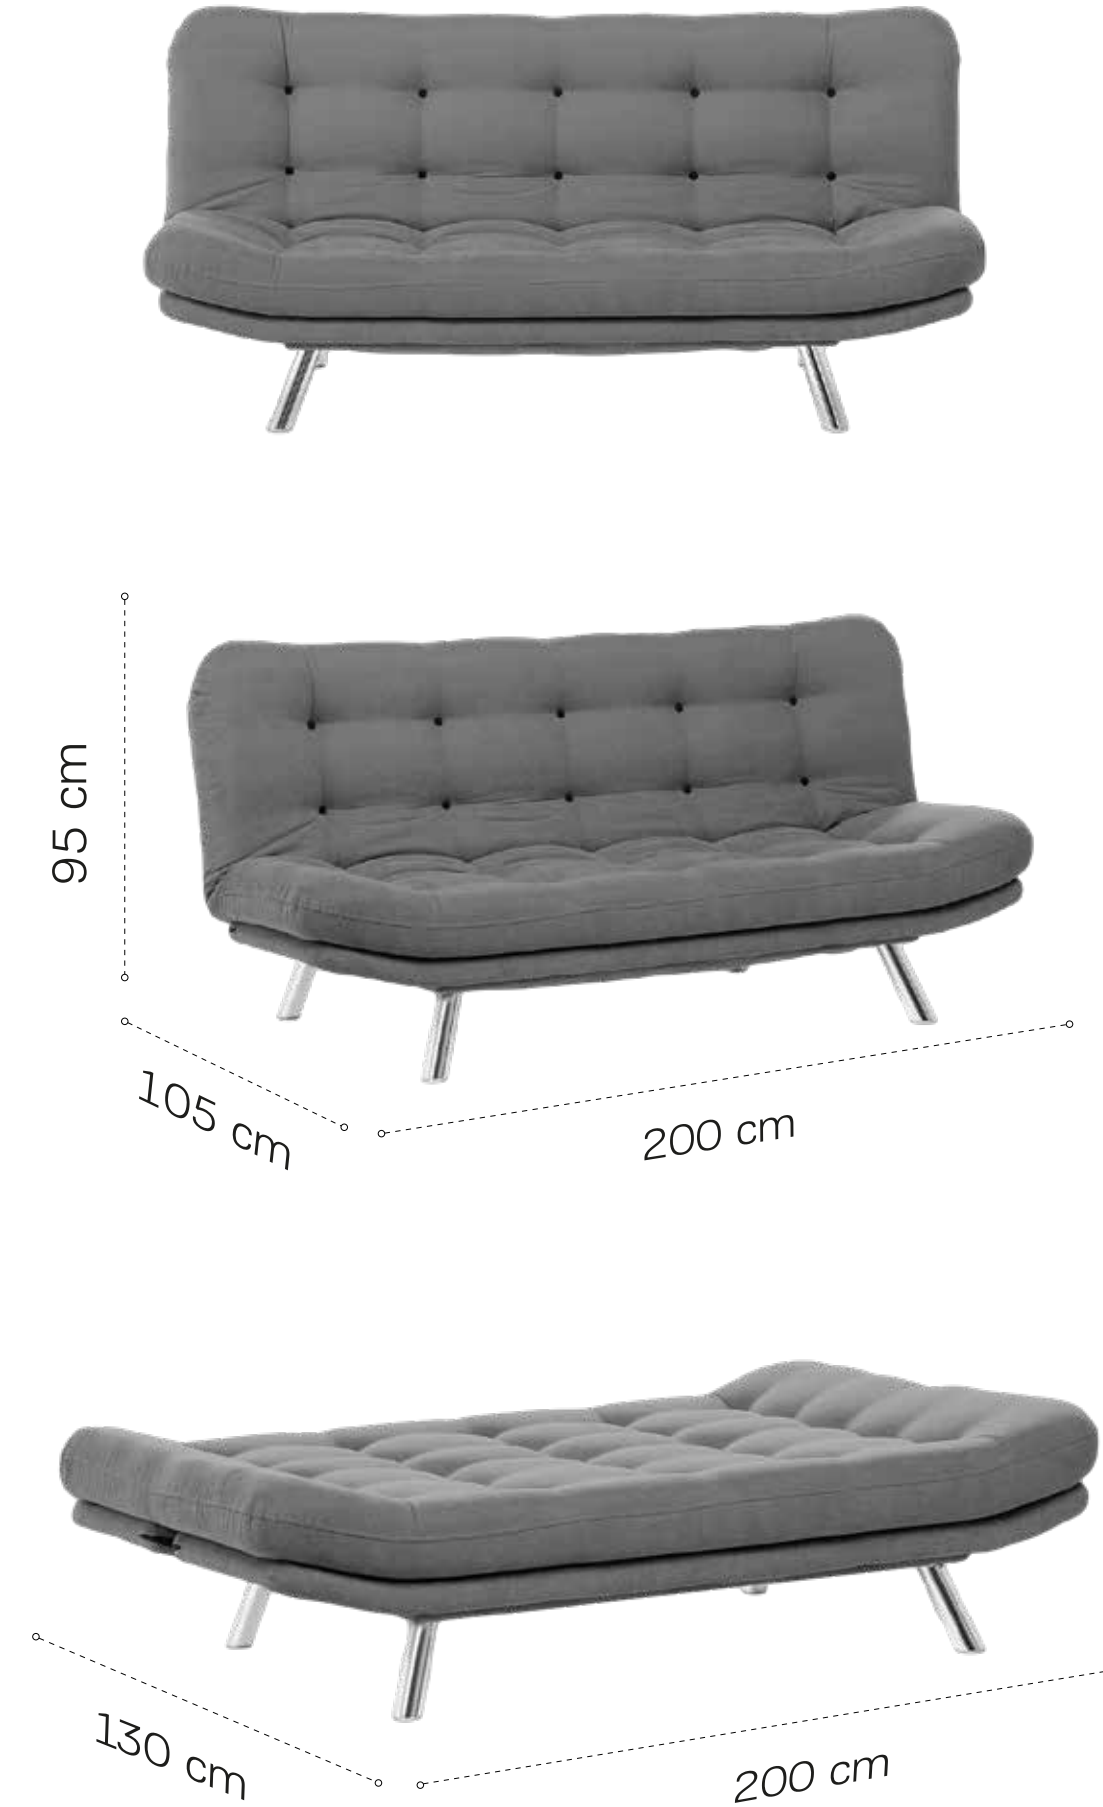

More than a Seater

Misa Three-Seater Sofa: Comfort, Quality, and Ease of Use

Meet your living space's most essential need—a high-quality sofa—with the Misa three-seater, and say goodbye to back and neck pain. Thanks to its design tailored to the human skeletal structure, it provides a solution to all health issues during use.