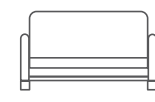

Chatto

2-Seater Daybed

215~ 40 HC 280~ 90 CBM

Seat Depth : 65 cm
Seat Width : 150 cm
Seat Height : 40 cm

RS 020

Çelik iskelet
Steel frame

Fonksiyonel
Functional

Temizlik dostu
Cleaning friendly