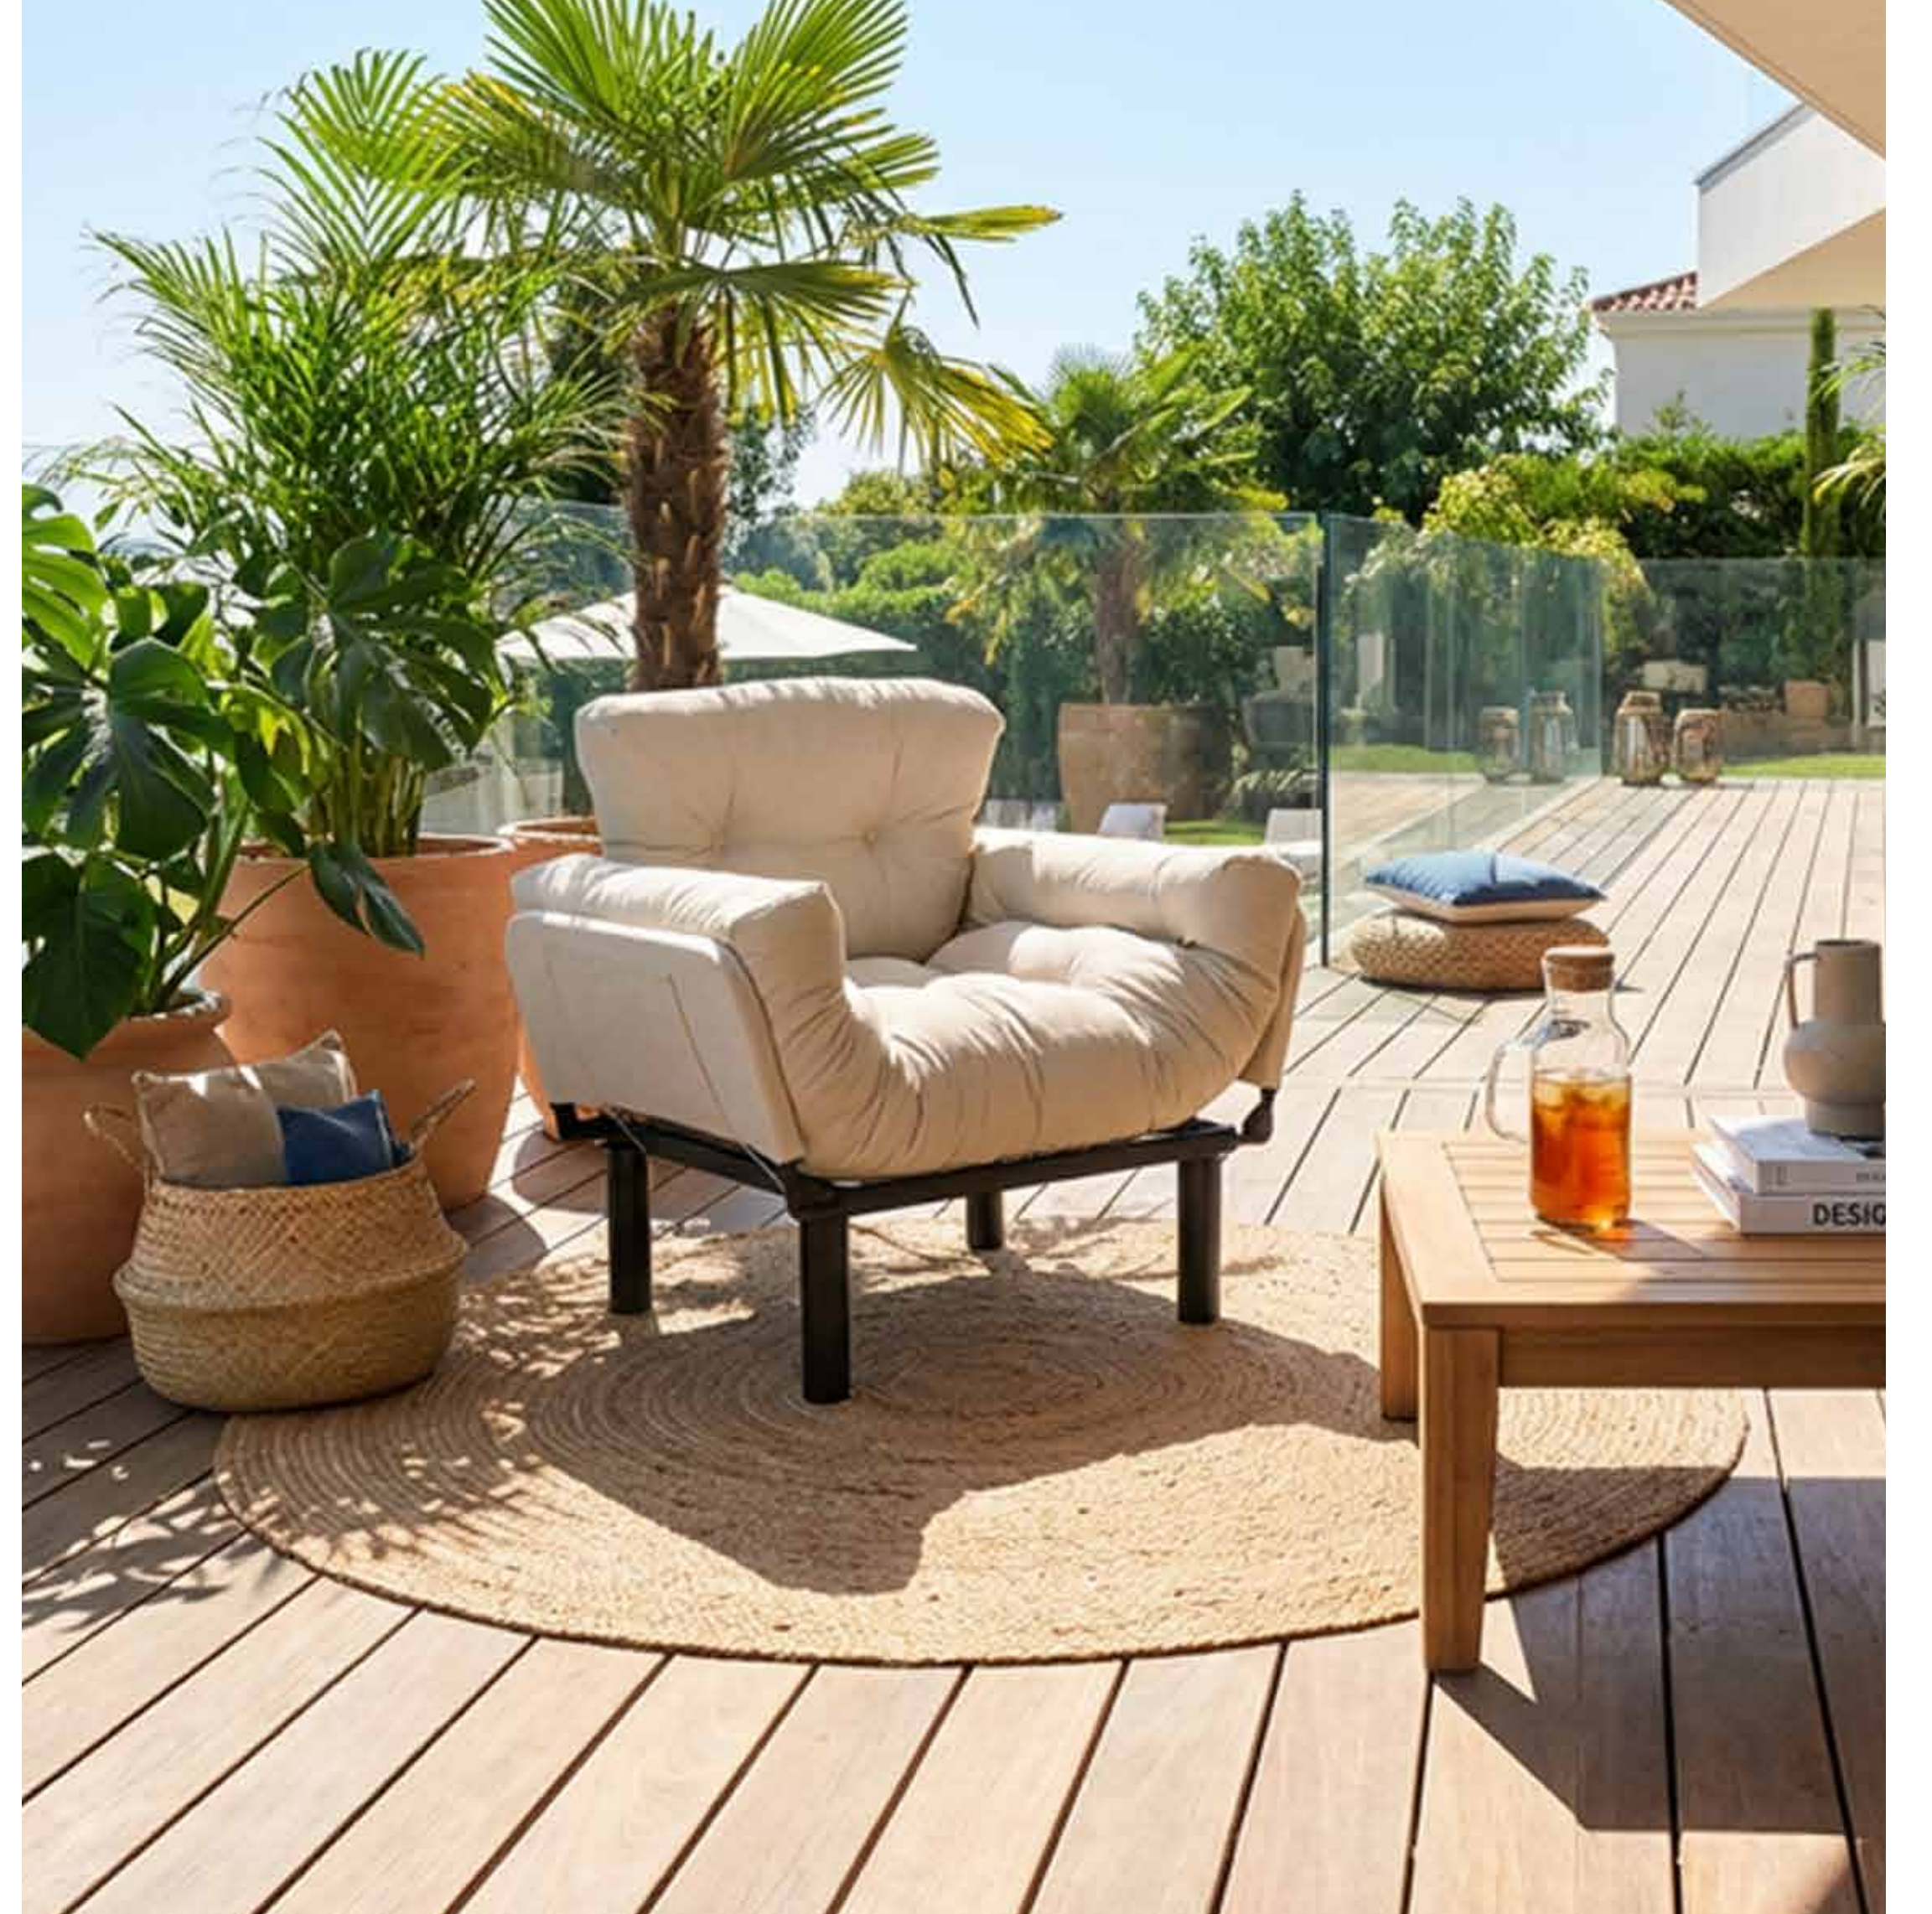

Outdoor Fabric Collection

Fabric texture and colors may differ from what appears in the catalogue.
Kumaş dokusu ve renkleri katalogda görünenlerden farklı olabilir.