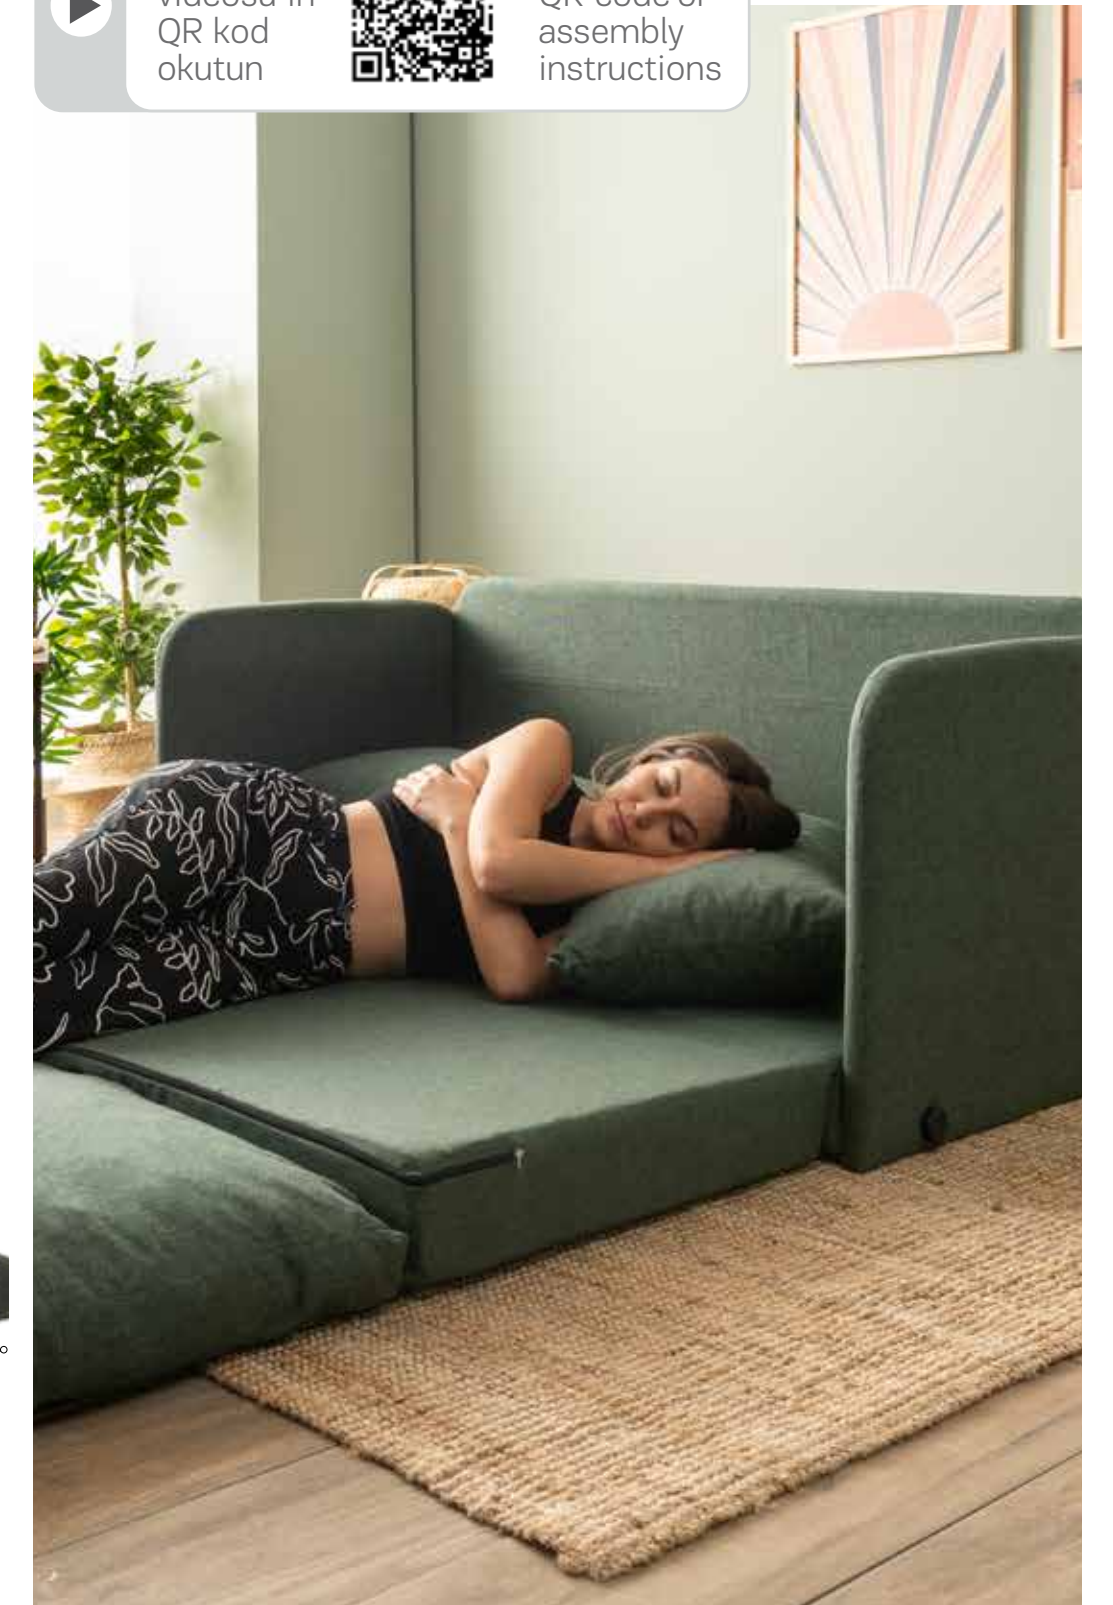

Comfort Day, Peace Night!

Pafu Saga Double Folding Sofa Bed - Make the most of your space

The most stylish way to make the most of your space! With its fold-out design, this two-seater sofa offers both a comfortable seating area and a bed you can use whenever needed.