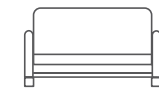

LN 070

Çelik iskelet
Steel frame