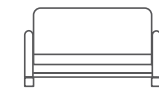

LN 216

Çelik iskelet
Steel frame