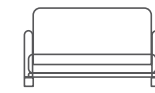

ML 002

Çelik iskelet
Steel frame