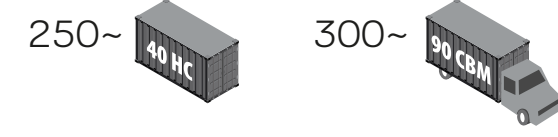

Nitta

One Seater Daybed

Seat Depth : 55 cm
Seat Width : 95 cm
Seat Height : 45 cm

Outdoor Fabric

Comfort meets with Quality

Nitta One Seater Daybed - With the simplicity and functional features of Japanese design

The Nitta single-bed sofa is ideal for those who prefer to create a cohesive look when shopping for furniture. With its unique design and functionality, it offers a practical solution for hosting guests in summer homes.