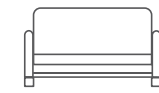

RS 025

Çelik iskelet
Steel frame