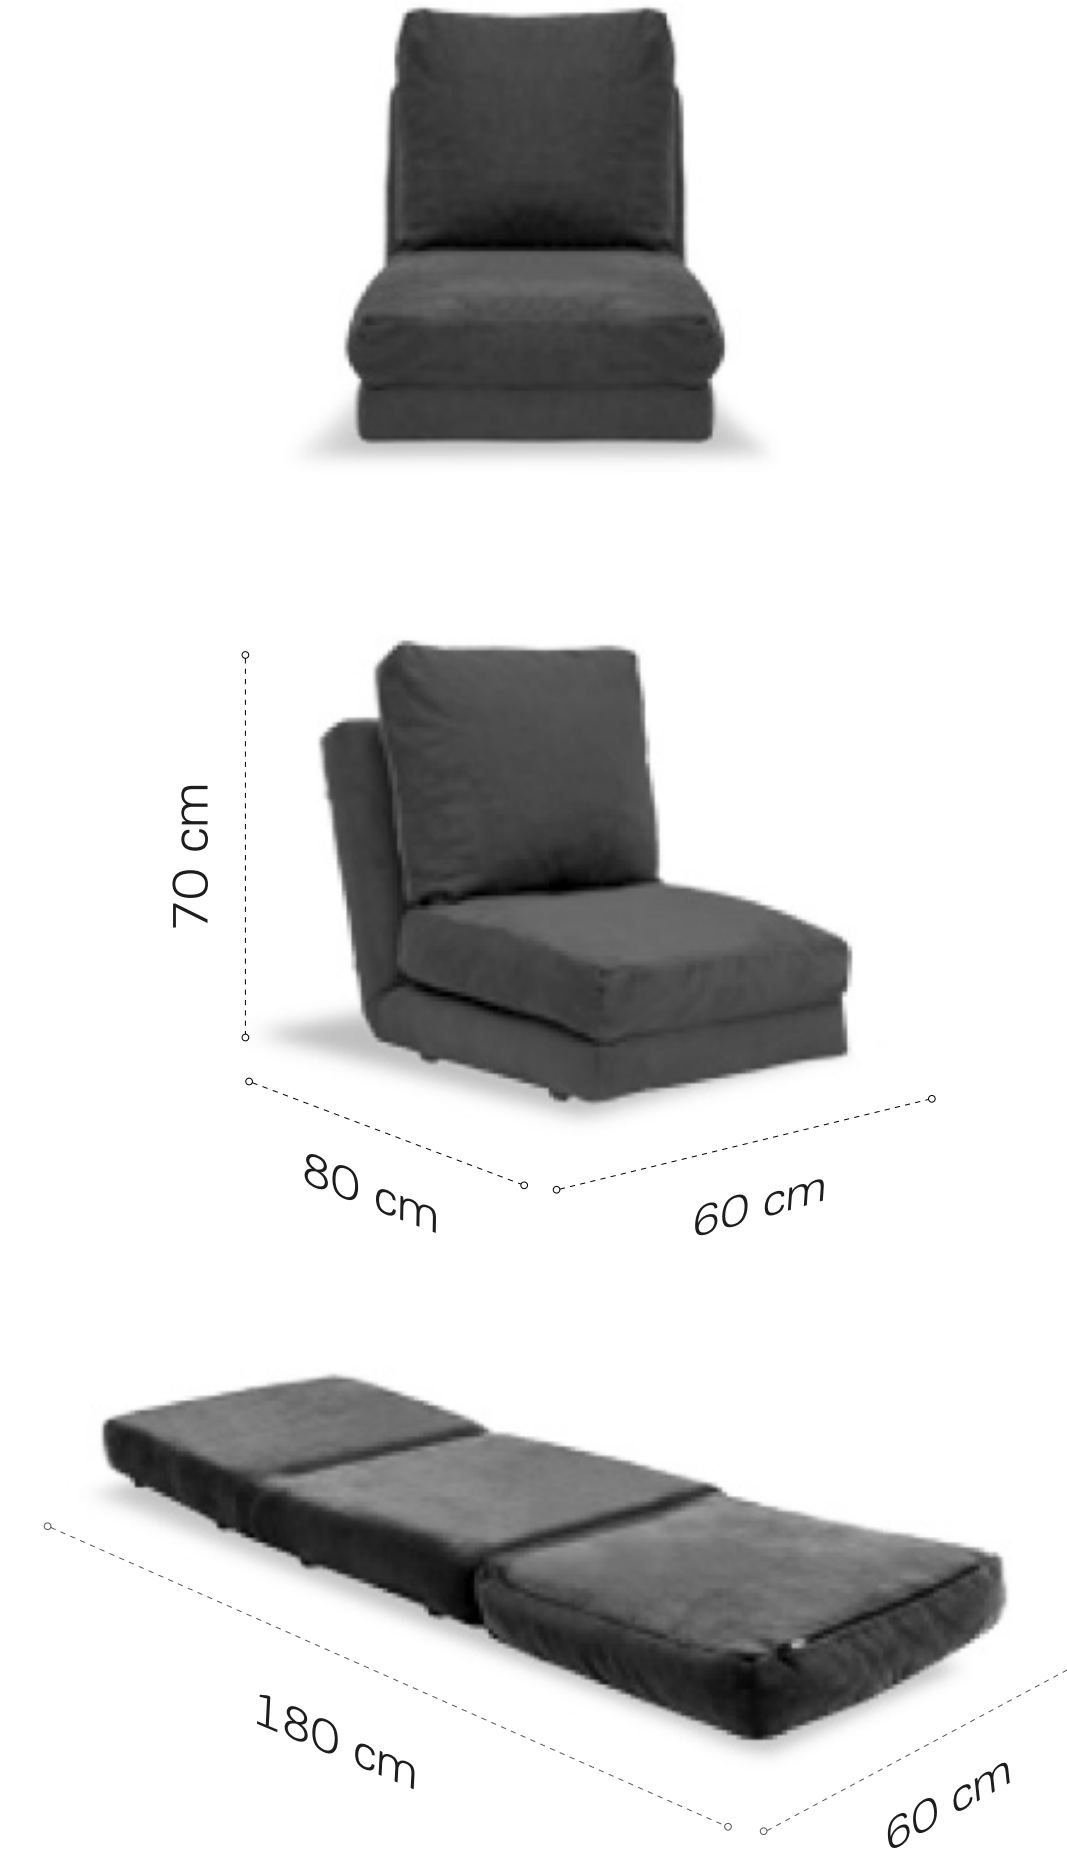

Taida

Single Futon

300~ 40 HC 330~ 90 CBM

Seat Depth : 68 cm
Seat Width : 60 cm
Seat Height : 26 cm

RS 011

Çelik iskelet
Steel frame

Fonksiyonel
Functional

Temizlik dostu
Cleaning friendly

Kolay silinen kumaş
Wiping cloth

Comfort with Taida

Taida Single Folding Lounge Chair - Stylish design, basic comfort!

The Taida single-seater folding recliner is a stylish and functional option for living rooms, sitting rooms, guest rooms, and children's rooms, serving as both a recliner and a bed.

Taida

2-Seater Futon

140~  165~ 

Seat Depth : 68 cm
 Seat Width : 120 cm
 Seat Height : 26 cm

 RS 001

Çelik iskelet
 Steel frame

Fonksiyonel
 Functional

Temizlik dostu
 Cleaning friendly