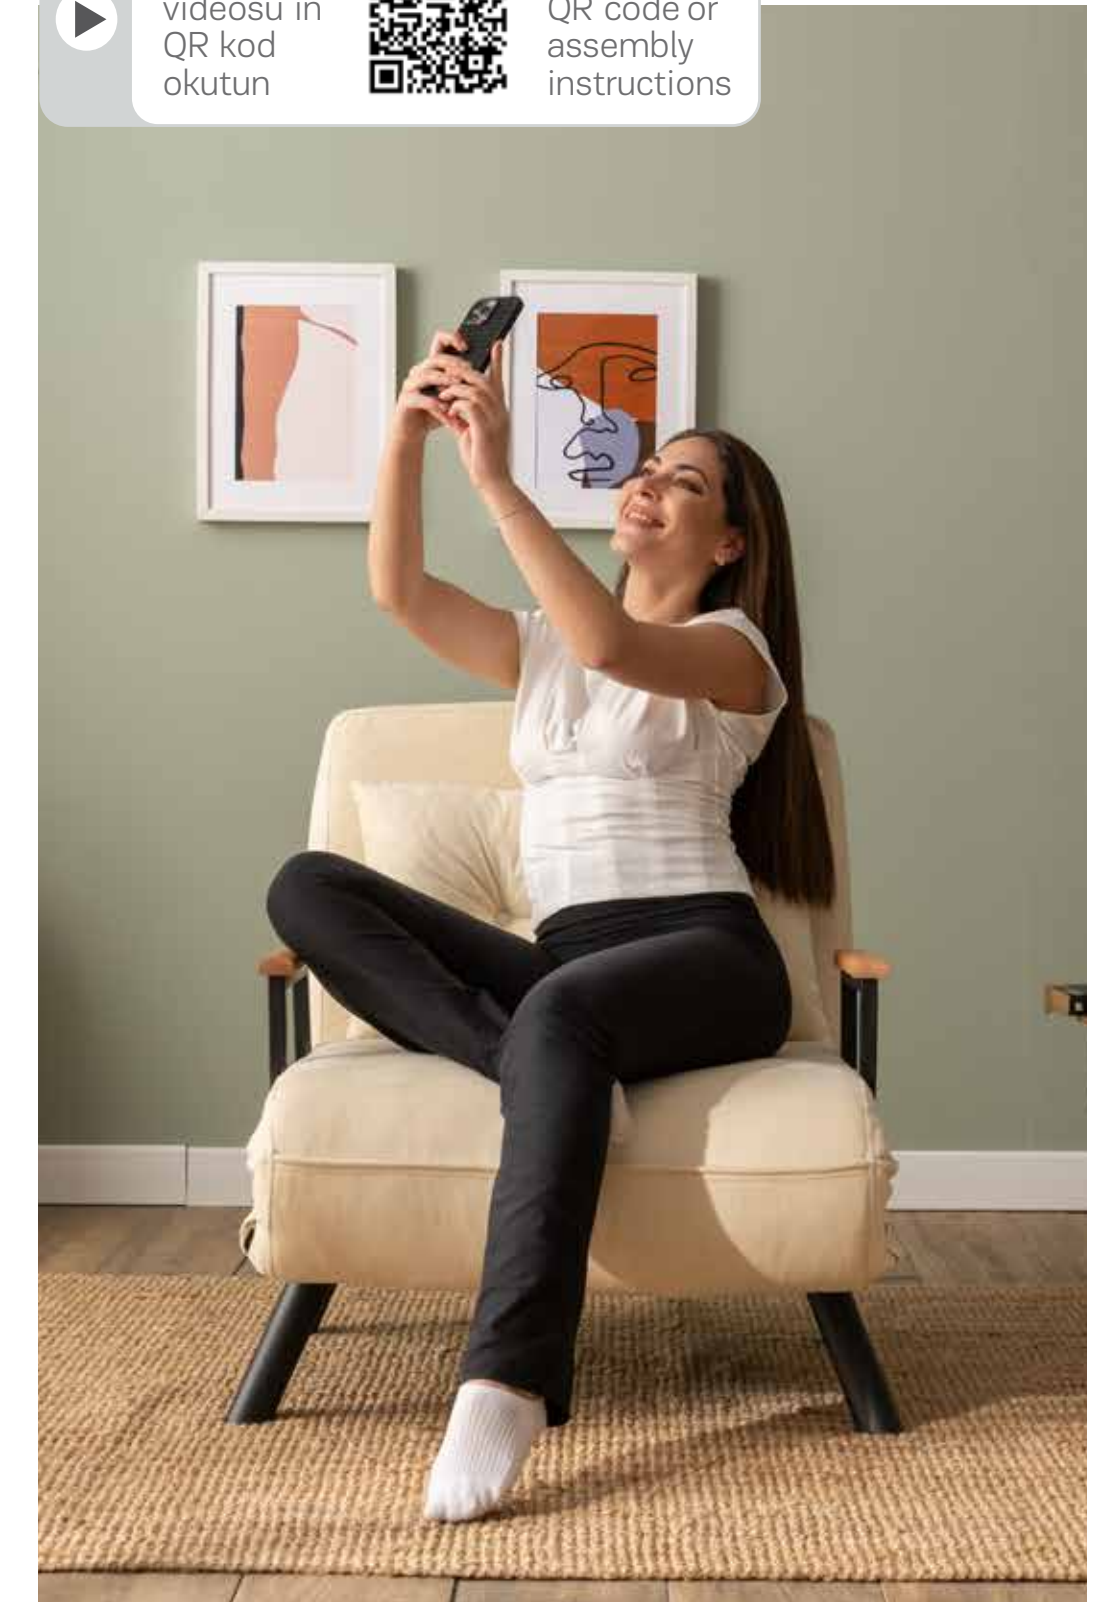

Comfort in Your Home

Sando Single Folding Sofa Bed – Stylish, Comfortable, and Functional

The Sando single-bed sofa model is a practical and comfortable furniture option for your home or office, featuring a stylish design, an adjustable backrest, and a durable construction.

Kurulum
videosu in
QR kod
okutun

Scan the
QR code or
assembly
instructions