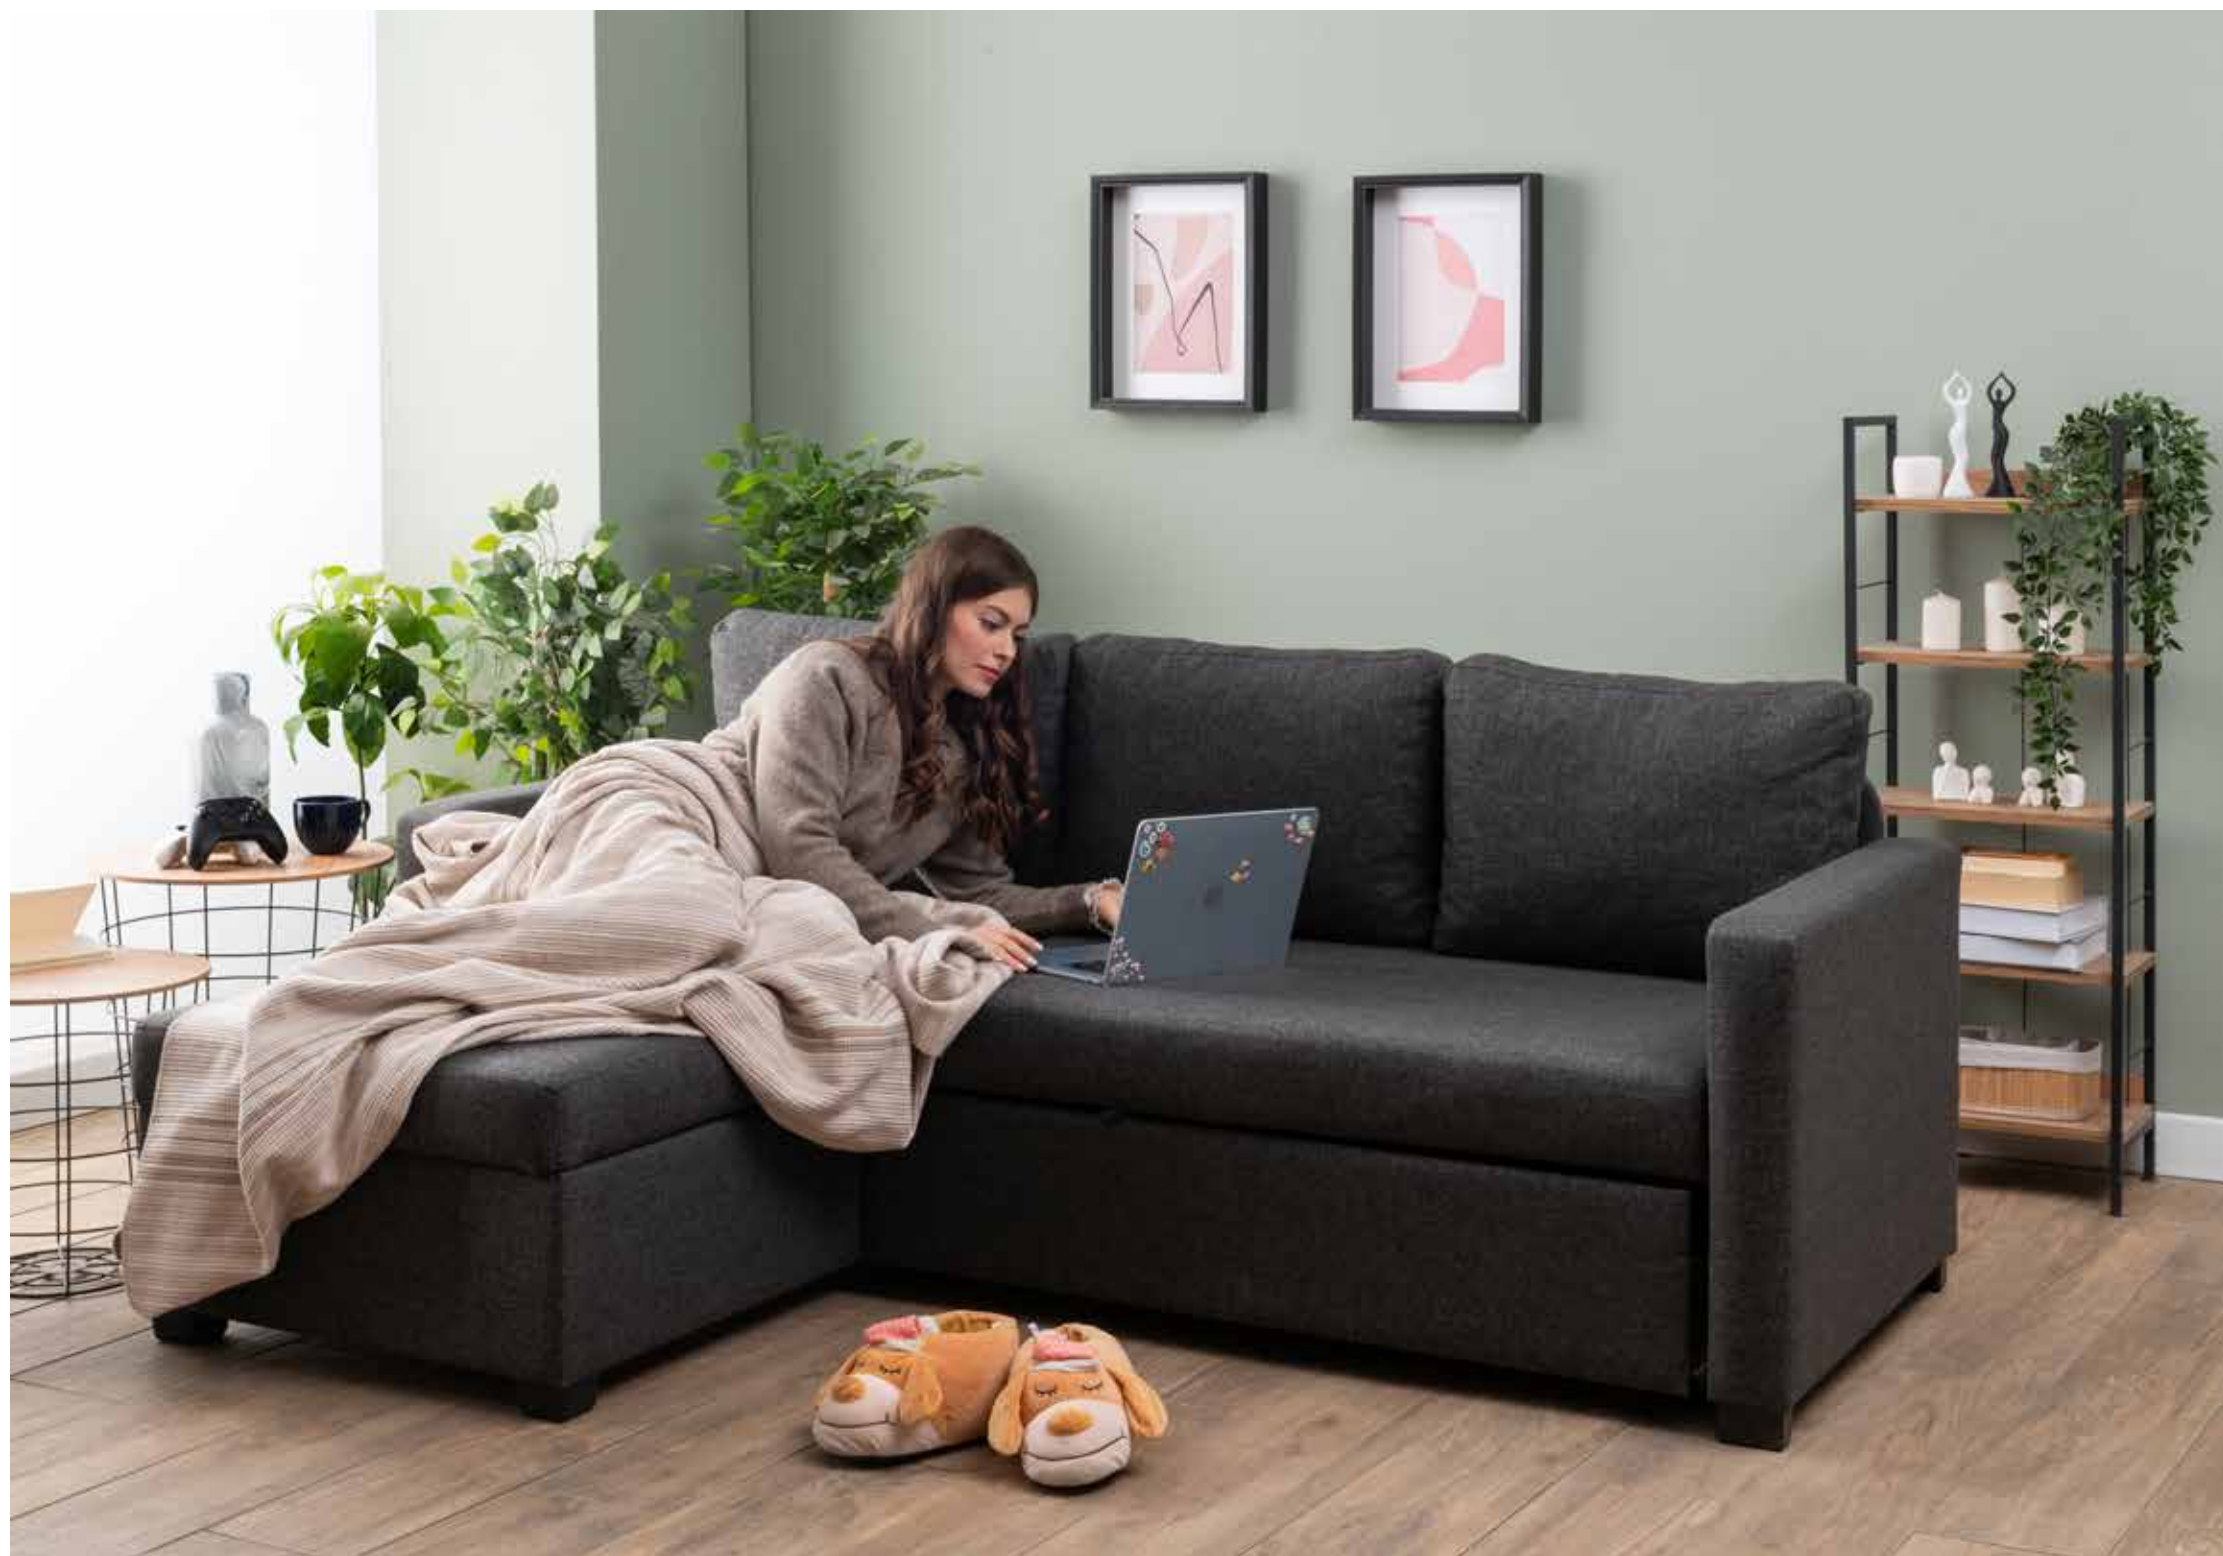

NEW

Kado

Corner Sofa

75~ 40 HC 90~ 90 CBM

Seat Depth : 58 cm
Seat Width : 190 cm
Seat Height : 46 cm
Seat Depth Chaise Lounge: 120 cm

Elegance Day, Comfort Night!

Kado Corner Sofa - Combining both aesthetics and functionality

A stylish sofa for your living room that transforms into a comfortable bed at night—a practical solution. Perfect for both you and your guests.