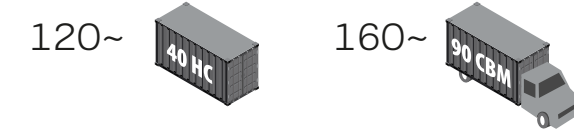

Saga XL

2 Seater Futon