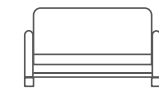

Misa

Solo

110~ 40 HC 190~ 90 CBM

Seat Depth : 60 cm
Seat Width : 88 cm
Seat Height : 43 cm

RS 001

Çelik iskelet
Steel frame

Fonksiyonel
Functional

Temizlik dostu
Cleaning friendly