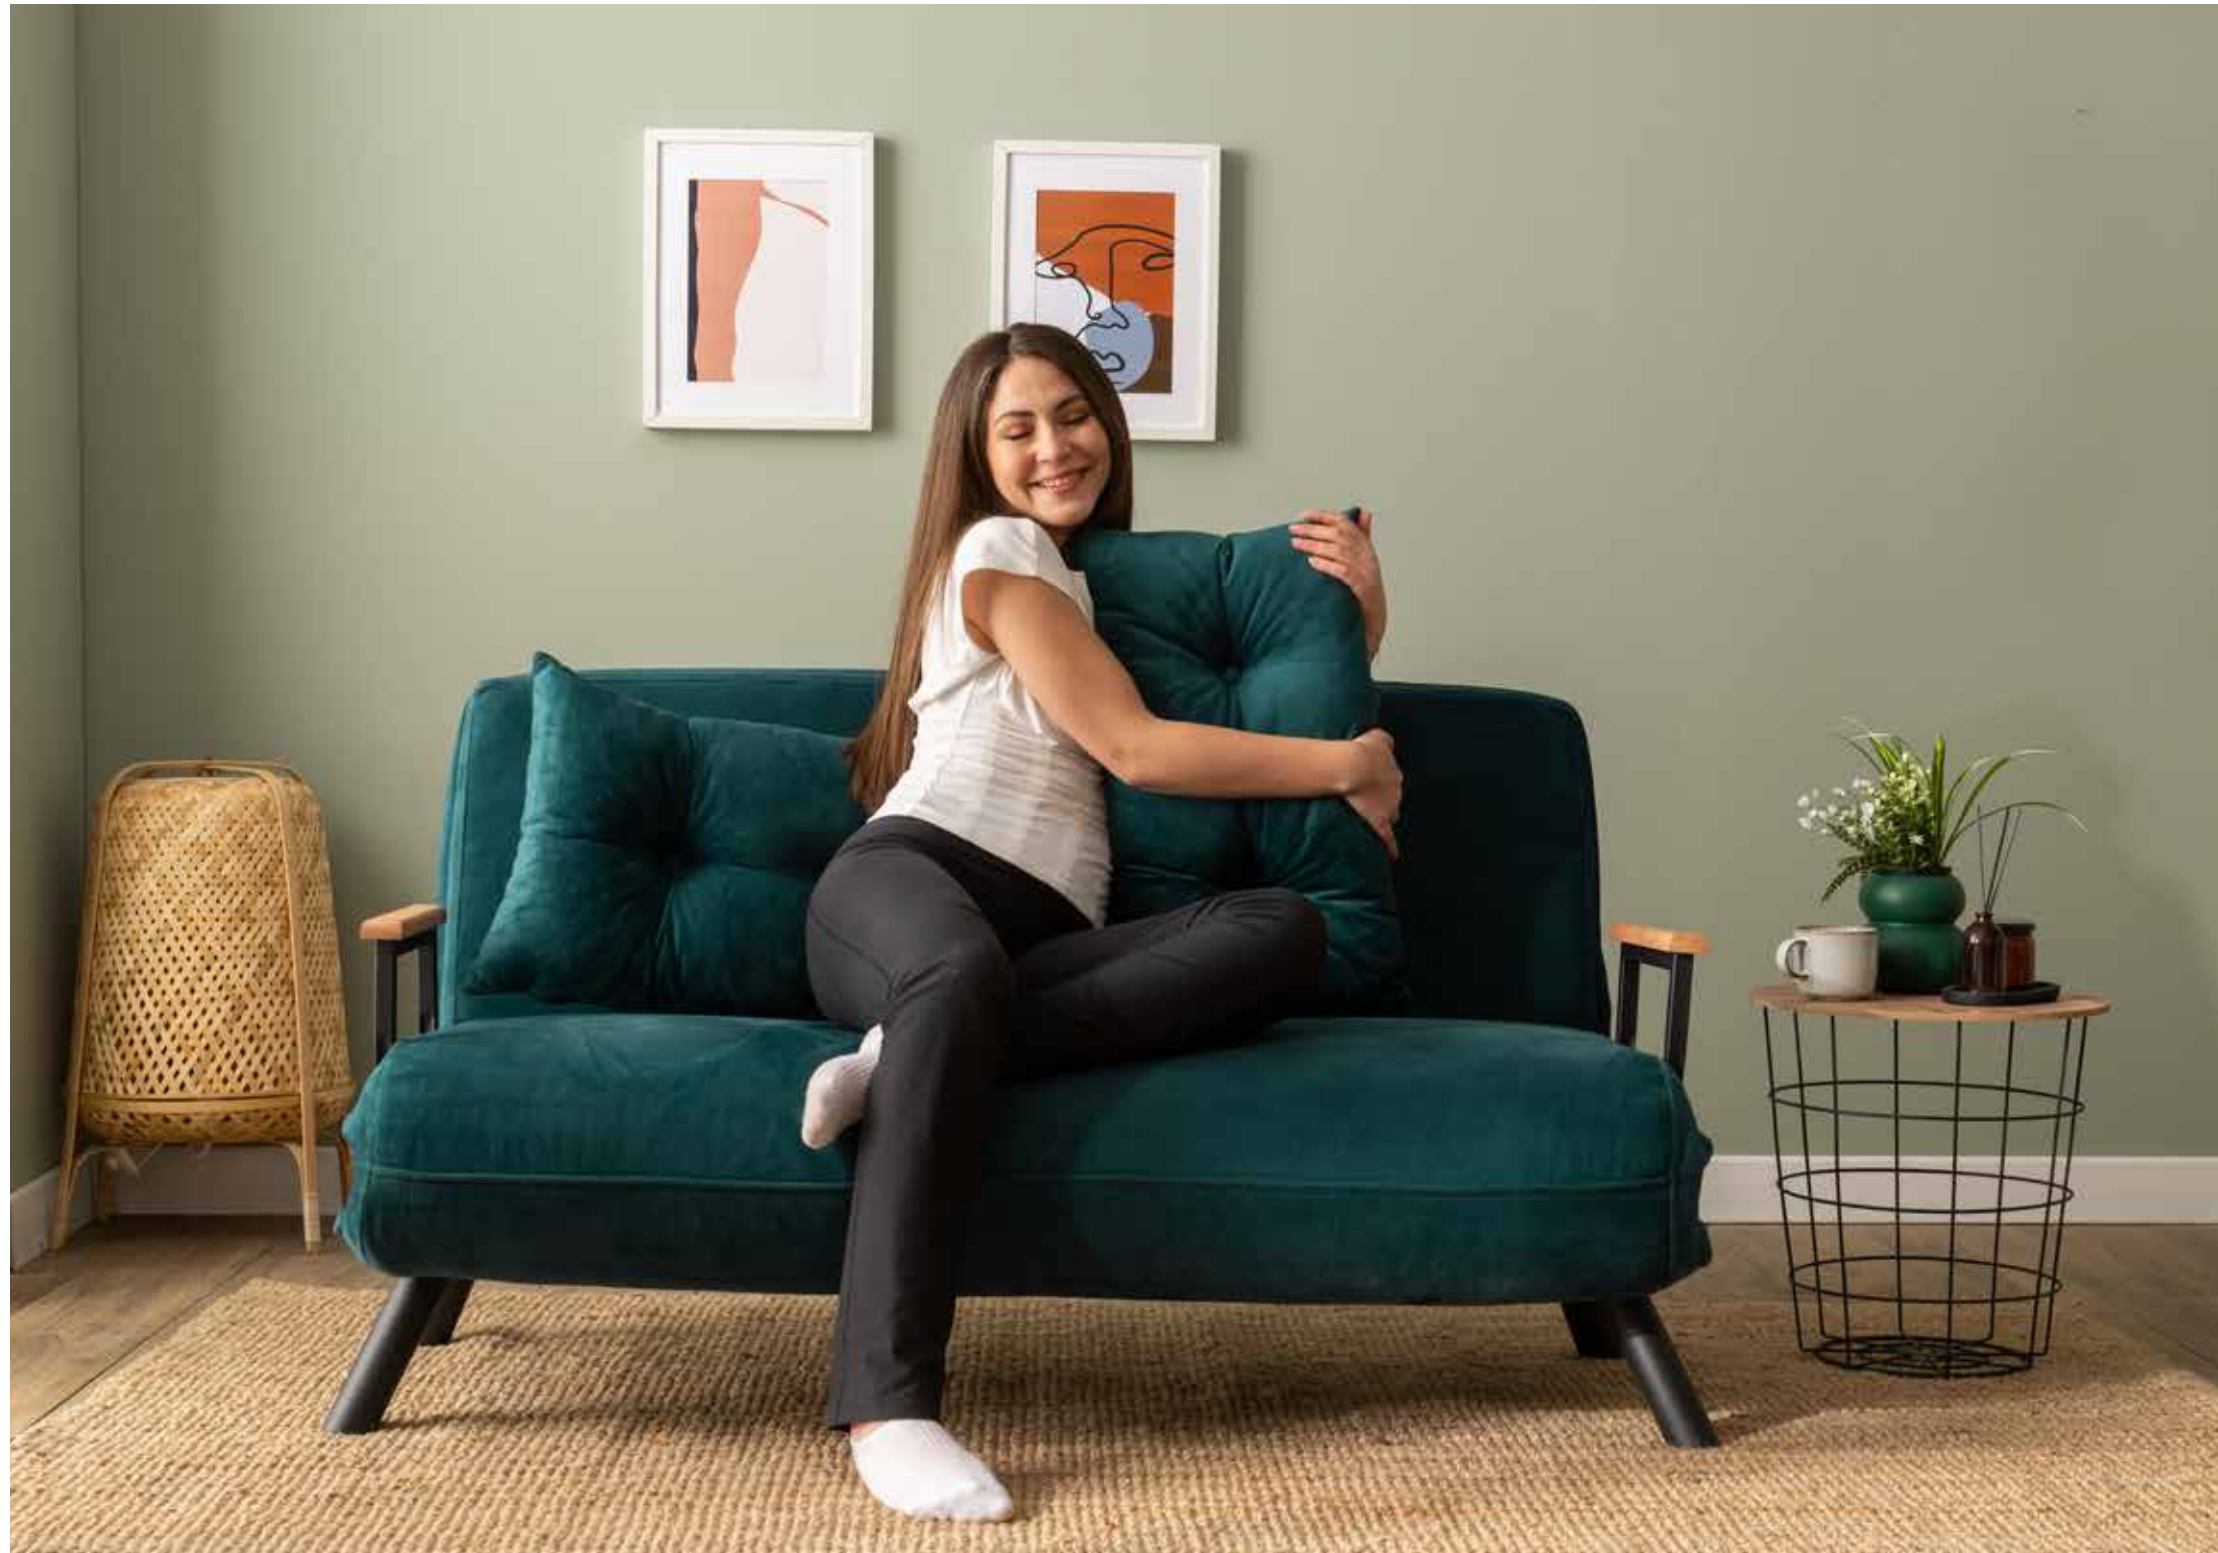

Çelik iskelet
Steel frame

Fonksiyonel
Functional

Temizlik dostu
Cleaning friendly

Kolay silinen kumaş
Wiping cloth

Comfort in Your Home

Sando Single Folding Sofa Bed – Stylish, Comfortable, and Functional

The Sando single-bed sofa model is a practical and comfortable furniture option for your home or office, featuring a stylish design, an adjustable backrest, and a durable construction.

Kurulum
videosu in
QR kod
okutun

Scan the
QR code or
assembly
instructions

Sando

2-Seater Convertible Futon Chair

160~  200~ 

Seat Depth : 49 cm
Seat Width : 133 cm
Seat Height : 45 cm

RS 001

Çelik iskelet
Steel frame

Fonksiyonel
Functional

Temizlik dostu
Cleaning friendly

Kolay silinen kumaş
Wiping cloth

More Comfort in Your Home

Sando Double Folding Sofa Bed - Aesthetics
and Comfort

The Sando two-seater fold-out sofa is a versatile piece of furniture featuring a 14-position adjustable backrest mechanism, making it ideal for comfortable conversation, watching TV, and sleeping; it easily converts into a double bed.