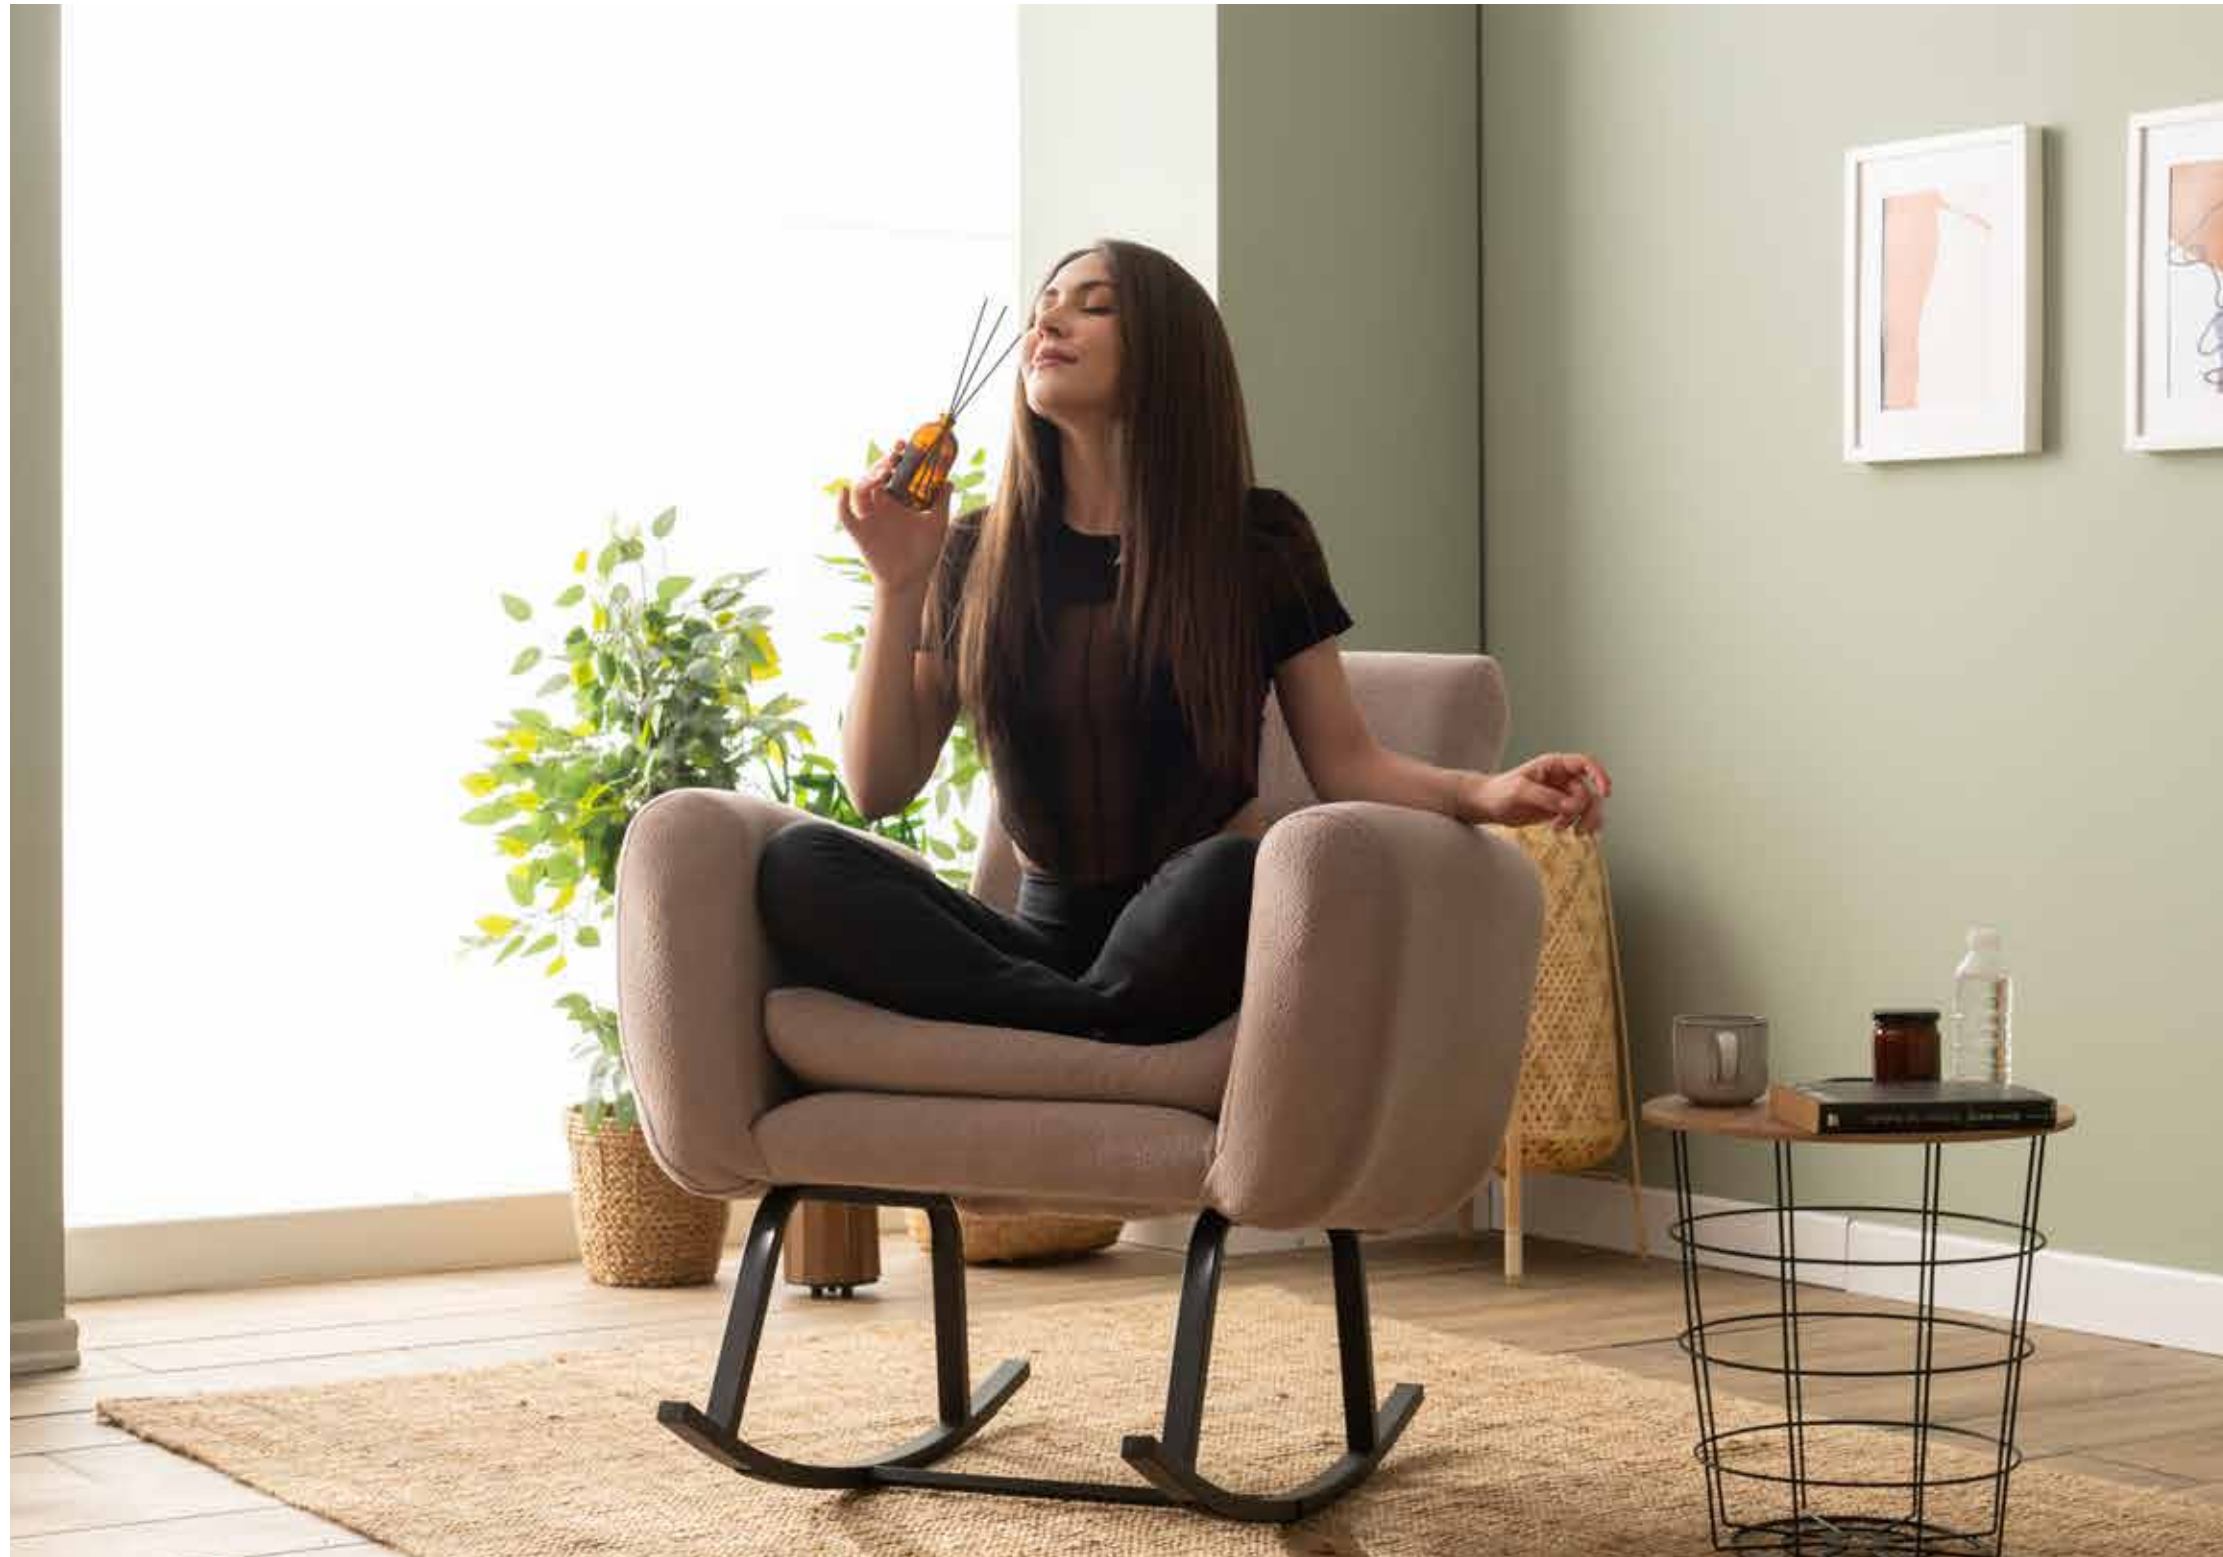

Kono

Rocking Chair

Seat Depth : 48 cm
Seat Width : 48 cm
Seat Height : 45 cm