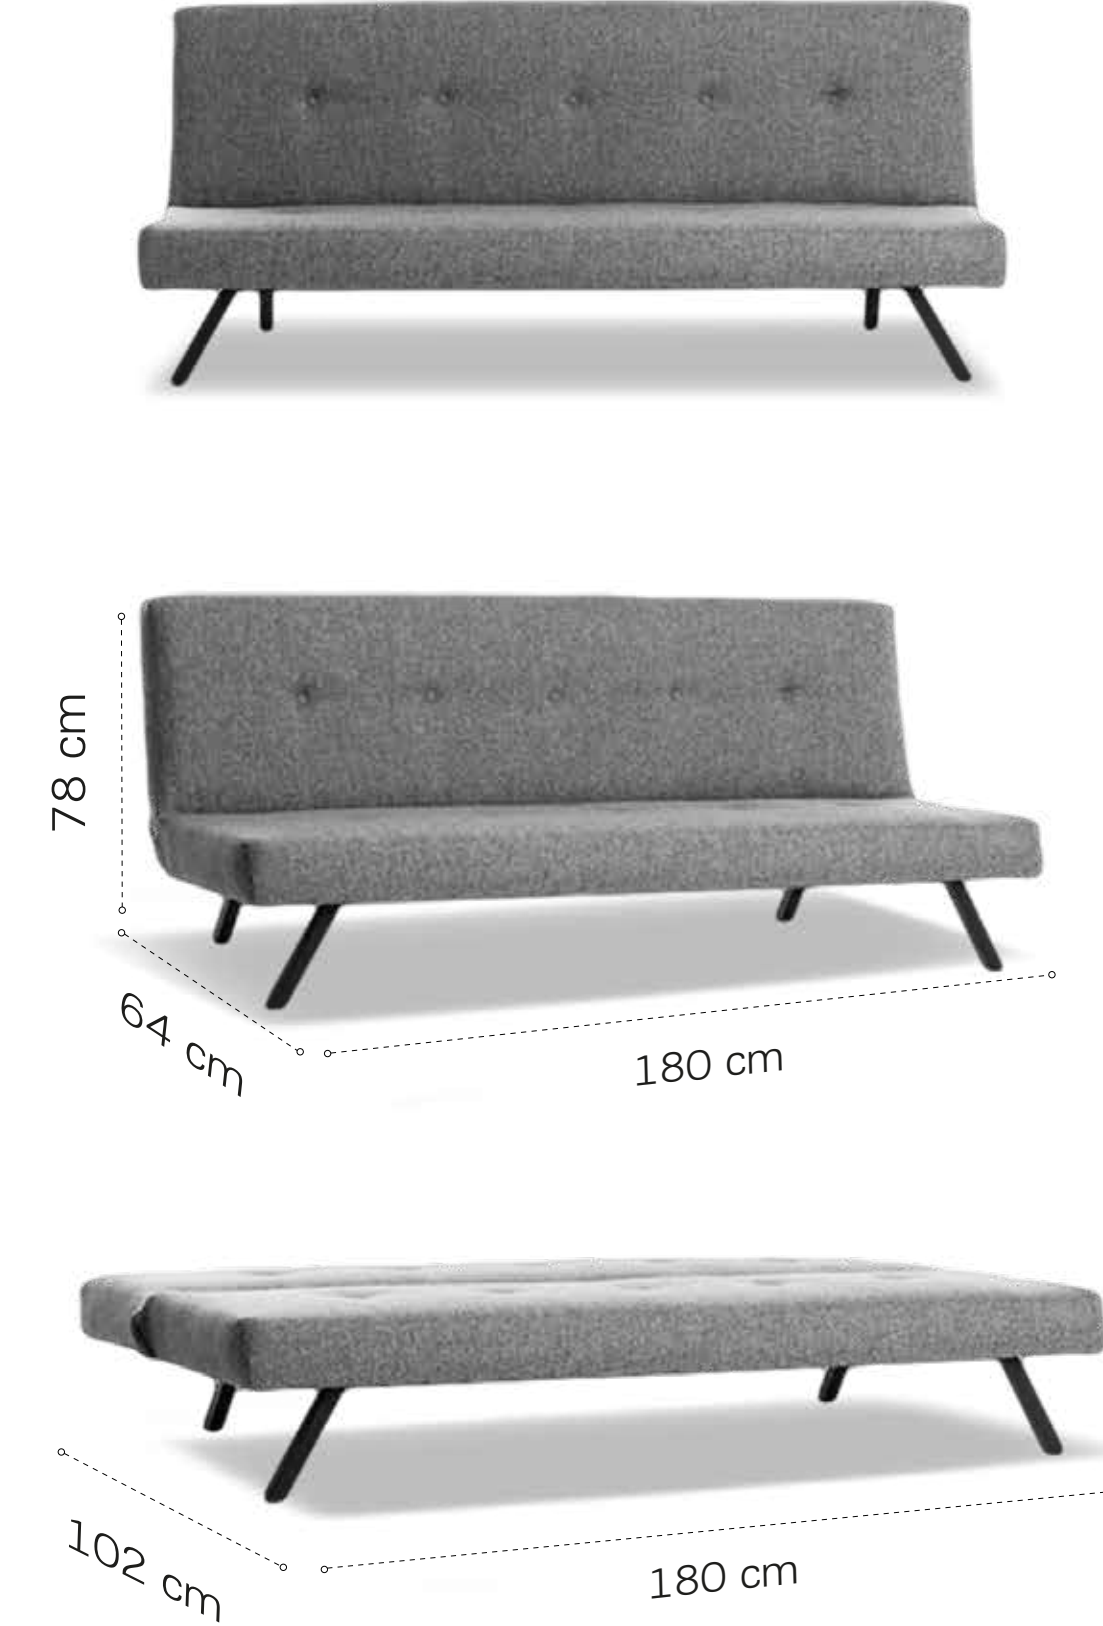

Kurulum videosu in QR kod okutun Scan the QR code or assembly instructions