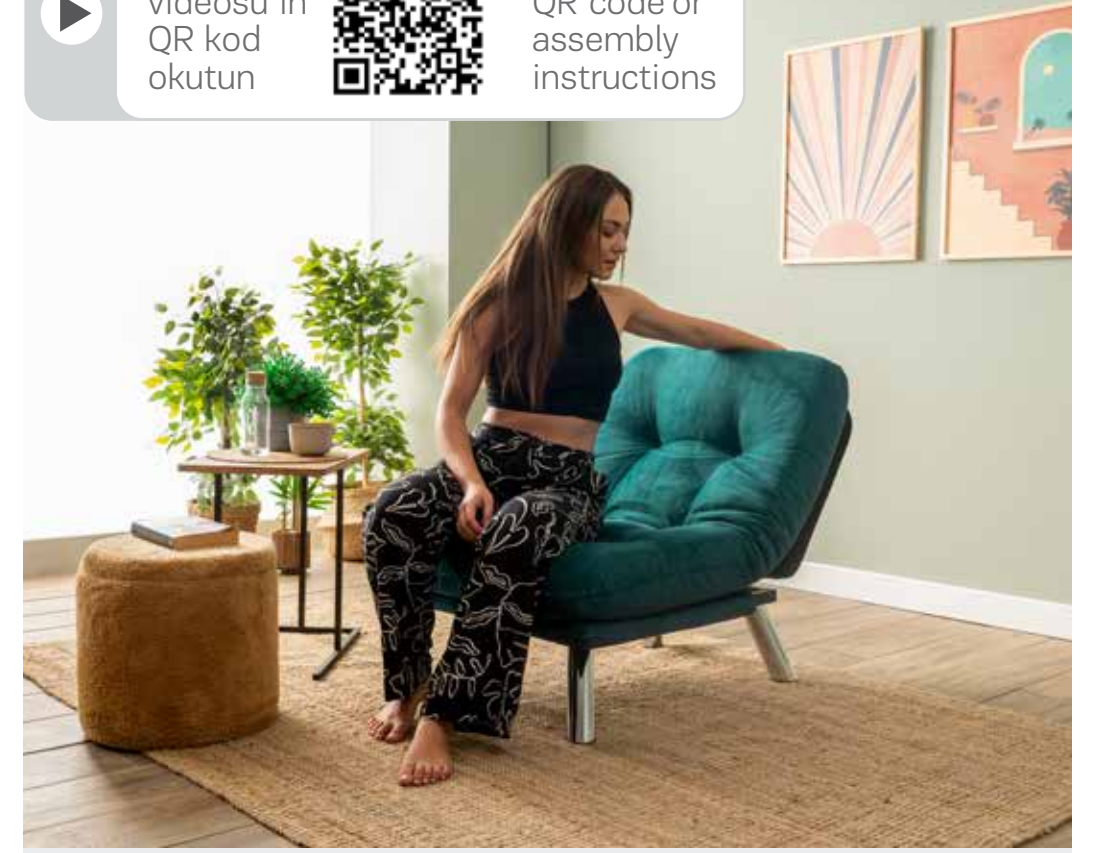

Ethnic Design Great Comfort

The Hippo single-bed - sofa offers a comfortable and stylish option for your home or office.

The soft fabric used in the Hippo Single-Bed Sofa is manufactured in compliance with health standards. The 32-density foam inside the cushions ensures long-lasting comfort. You can also choose a model that matches your decor from a variety of color and pattern options.

Kurulum videosu in QR kod okutun

Scan the QR code or assembly instructions