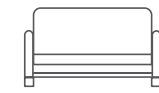

Kurulum videosu in QR kod okutun

Scan the QR code or assembly instructions

RS 020

Outdoor Kumaş
Outdoor Fabric

Çelik iskelet
Steel frame

Fonksiyonel
Functional

Temizlik dostu
Cleaning friendly

Kolay silinen kumaş
Wiping cloth