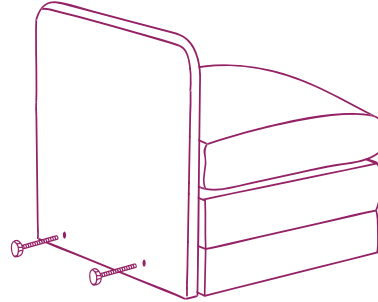

MM.09.SAG.YK.X

SAGA ONE SEATER CONVERTIBLE FUTON CHAIR ASSEMBLY INSTRUCTIONS

1-PERSON
ASSEMBLY
REQUIRED

10
min

IMPORTANT WARNINGS / ÖNEMLİ UYARILAR

For domestic use only / Yalnızca evde kullanım içindir.
This product is shipped disassembled. Before use verify that all the components and fasteners (hardware) are secure. / Bu ürün demonte olarak gönderilmektedir. Kullanmadan önce tüm bileşenlerin ve bağlantı elemanlarının kutu içerisinde olduğundan emin olunuz.
Take care when opening/closing (folding/unfolding) the product. Keep hands away from the folding mechanisms (if any) to prevent fingers from being trapped and pinched. / Ürünü açarken/kapatırken (katlarken /açarken) dikkatli olun. Parmakların sıkışmasını önlemek için ellerinizi katlama mekanizmalarından (varsa) uzak tutunuz.
Always use on a firm, level ground. / Daima sağlam, düz bir zeminde kullanın.
Do not use this product if any parts are missing, are damaged or worn. / Eksik, hasarlı veya aşınmış parçaları kullanmayın.